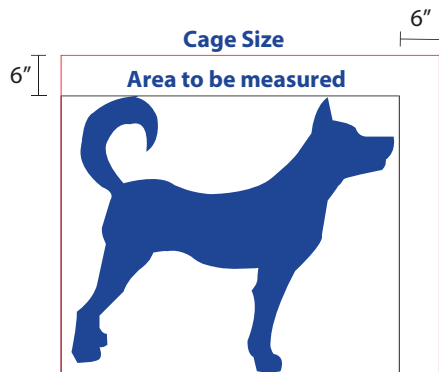

New Mexico

10,000 Puppy Mills in the United States

99% of puppies sold in pet stores are from a puppy mill

1 person can make an impact by choosing adoption

One large breed female can have over 160 puppies in 10 years of breeding

USDA cage standards:
Cage must be 6 inches larger than the dog on all sides.

You are the solution. Adopt.

New Mexico

10,000 Puppy Mills in the United States

99% of puppies sold in pet stores are from a puppy mill

1 person can make an impact by choosing adoption

One large breed female can have over 160 puppies in 10 years of breeding

USDA cage standards:
Cage must be 6 inches larger than the dog on all sides.

You are the solution. Adopt.