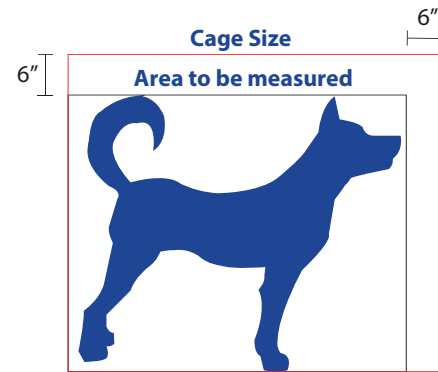

USDA cage standards:
Cage must be 6 inches larger than the dog on all sides.

You are the solution. Adopt.

New Mexico

10,000 Puppy Mills in the United States

99% of puppies sold in pet stores are from a puppy mill

1 person can make an impact by choosing adoption

One large breed female can have over 160 puppies in 10 years of breeding

USDA cage standards:
Cage must be 6 inches larger than the dog on all sides.

You are the solution. Adopt.