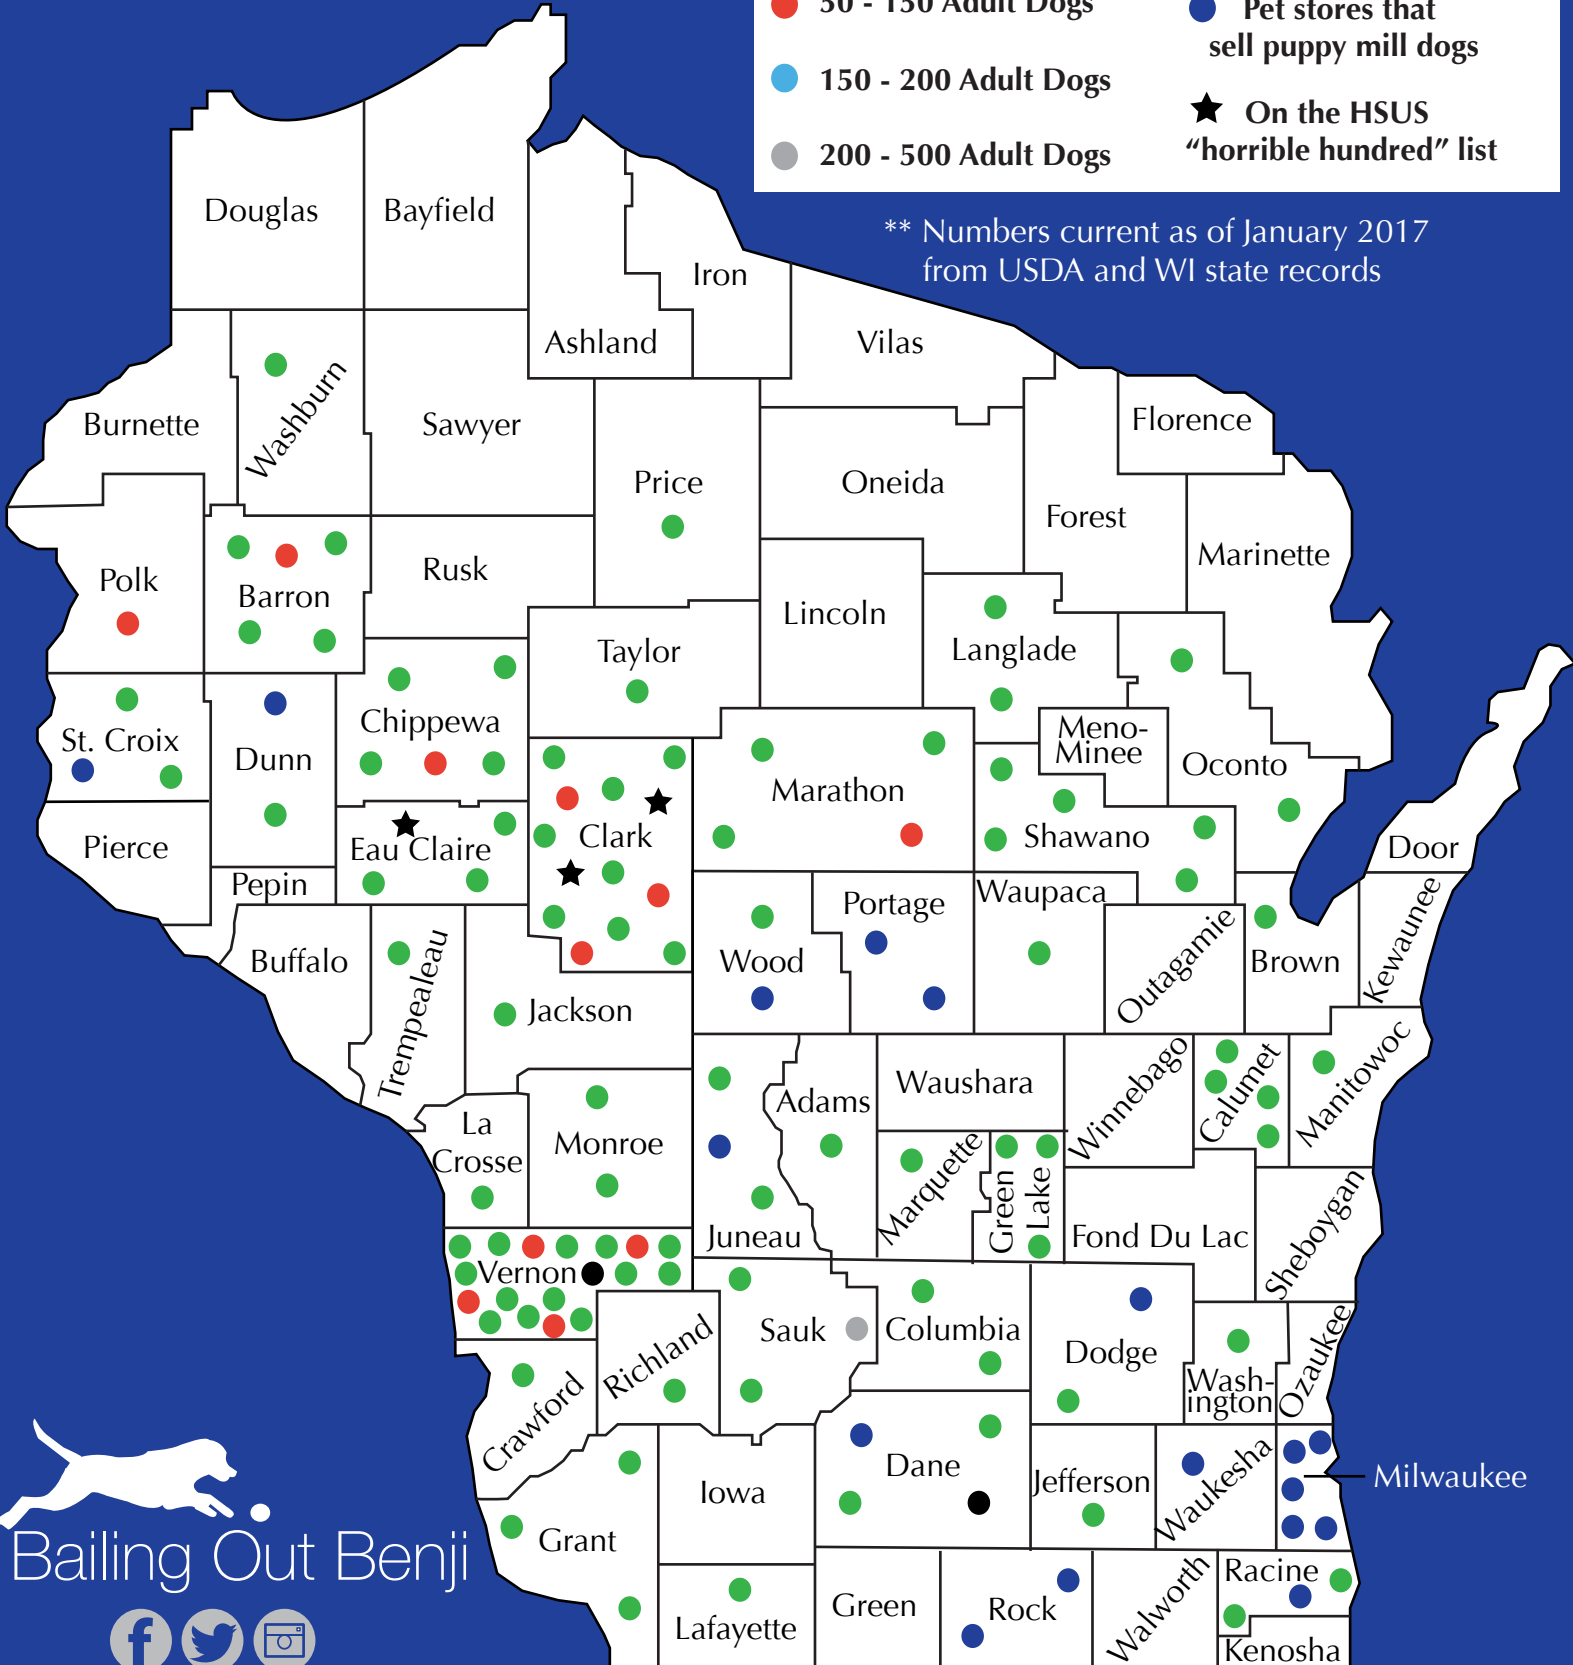

# Wisconsin Puppy Mill Map

- < 50 Adult Dogs
- 50 - 150 Adult Dogs
- 150 - 200 Adult Dogs
- 200 - 500 Adult Dogs
- Over 500 Adult Dogs
- Pet stores that sell puppy mill dogs
- ★ On the HSUS "horrible hundred" list

\*\* Numbers current as of January 2017 from USDA and WI state records

Bailing Out Benji