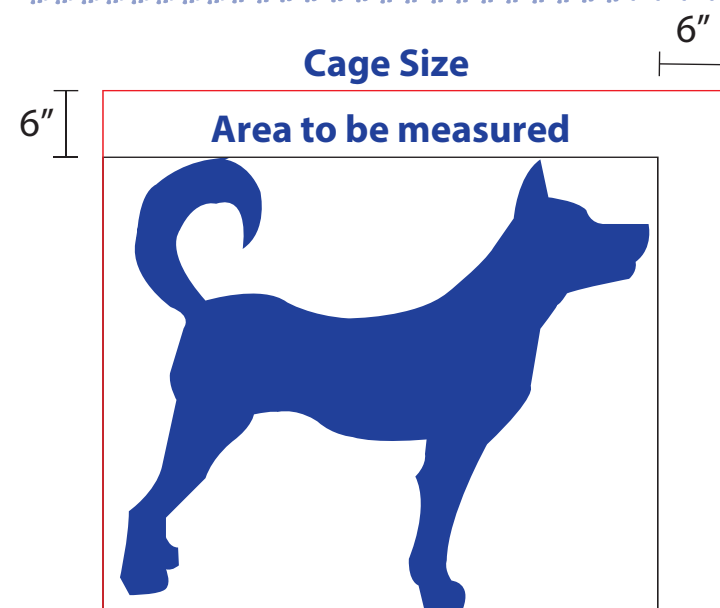

Texas Puppy mills by the numbers

Over 118 puppy mills

Over 6,300 adult dogs trapped

3 of the worst mills in the entire country

99% of puppies sold in pet stores are from a puppy mill

One large breed female can have over 160 puppies in 10 years of breeding

USDA cage standards:
Cage must be 6 inches larger than the dog on all sides.

Texas Puppy mills by the numbers

Over 118 puppy mills

Over 6,300 adult dogs trapped

3 of the worst mills in the entire country

99% of puppies sold in pet stores are from a puppy mill

One large breed female can have over 160 puppies in 10 years of breeding

USDA cage standards:
Cage must be 6 inches larger than the dog on all sides.

You are the solution. Adopt.

You are the solution. Adopt.