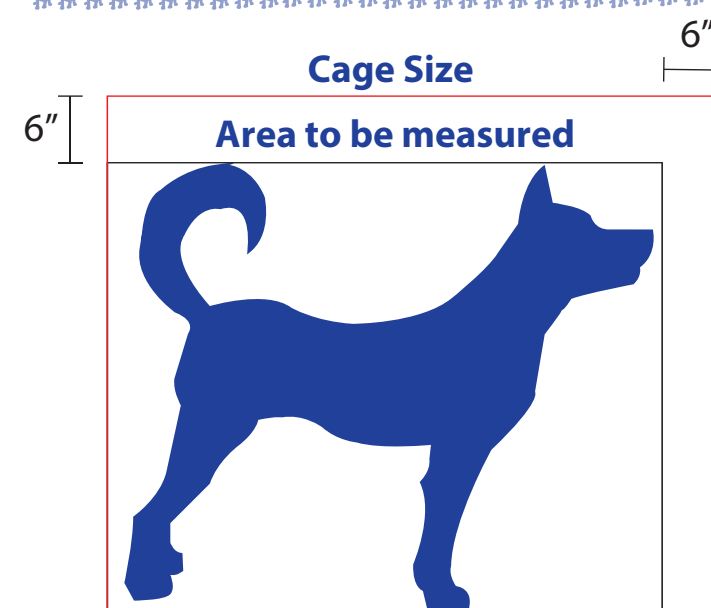

Texas Puppy mills by the numbers

Over 118 puppy mills

Over 6,300 adult dogs trapped

3 of the worst mills in the entire country

99% of puppies sold in pet stores are from a puppy mill

One large breed female can have over 160 puppies in 10 years of breeding

USDA cage standards:
Cage must be 6 inches larger than the dog on all sides.

Texas Puppy mills by the numbers

Over 118 puppy mills

Over 6,300 adult dogs trapped

3 of the worst mills in the entire country

99% of puppies sold in pet stores are from a puppy mill

One large breed female can have over 160 puppies in 10 years of breeding

USDA cage standards:
Cage must be 6 inches larger than the dog on all sides.

You are the solution. Adopt.

You are the solution. Adopt.