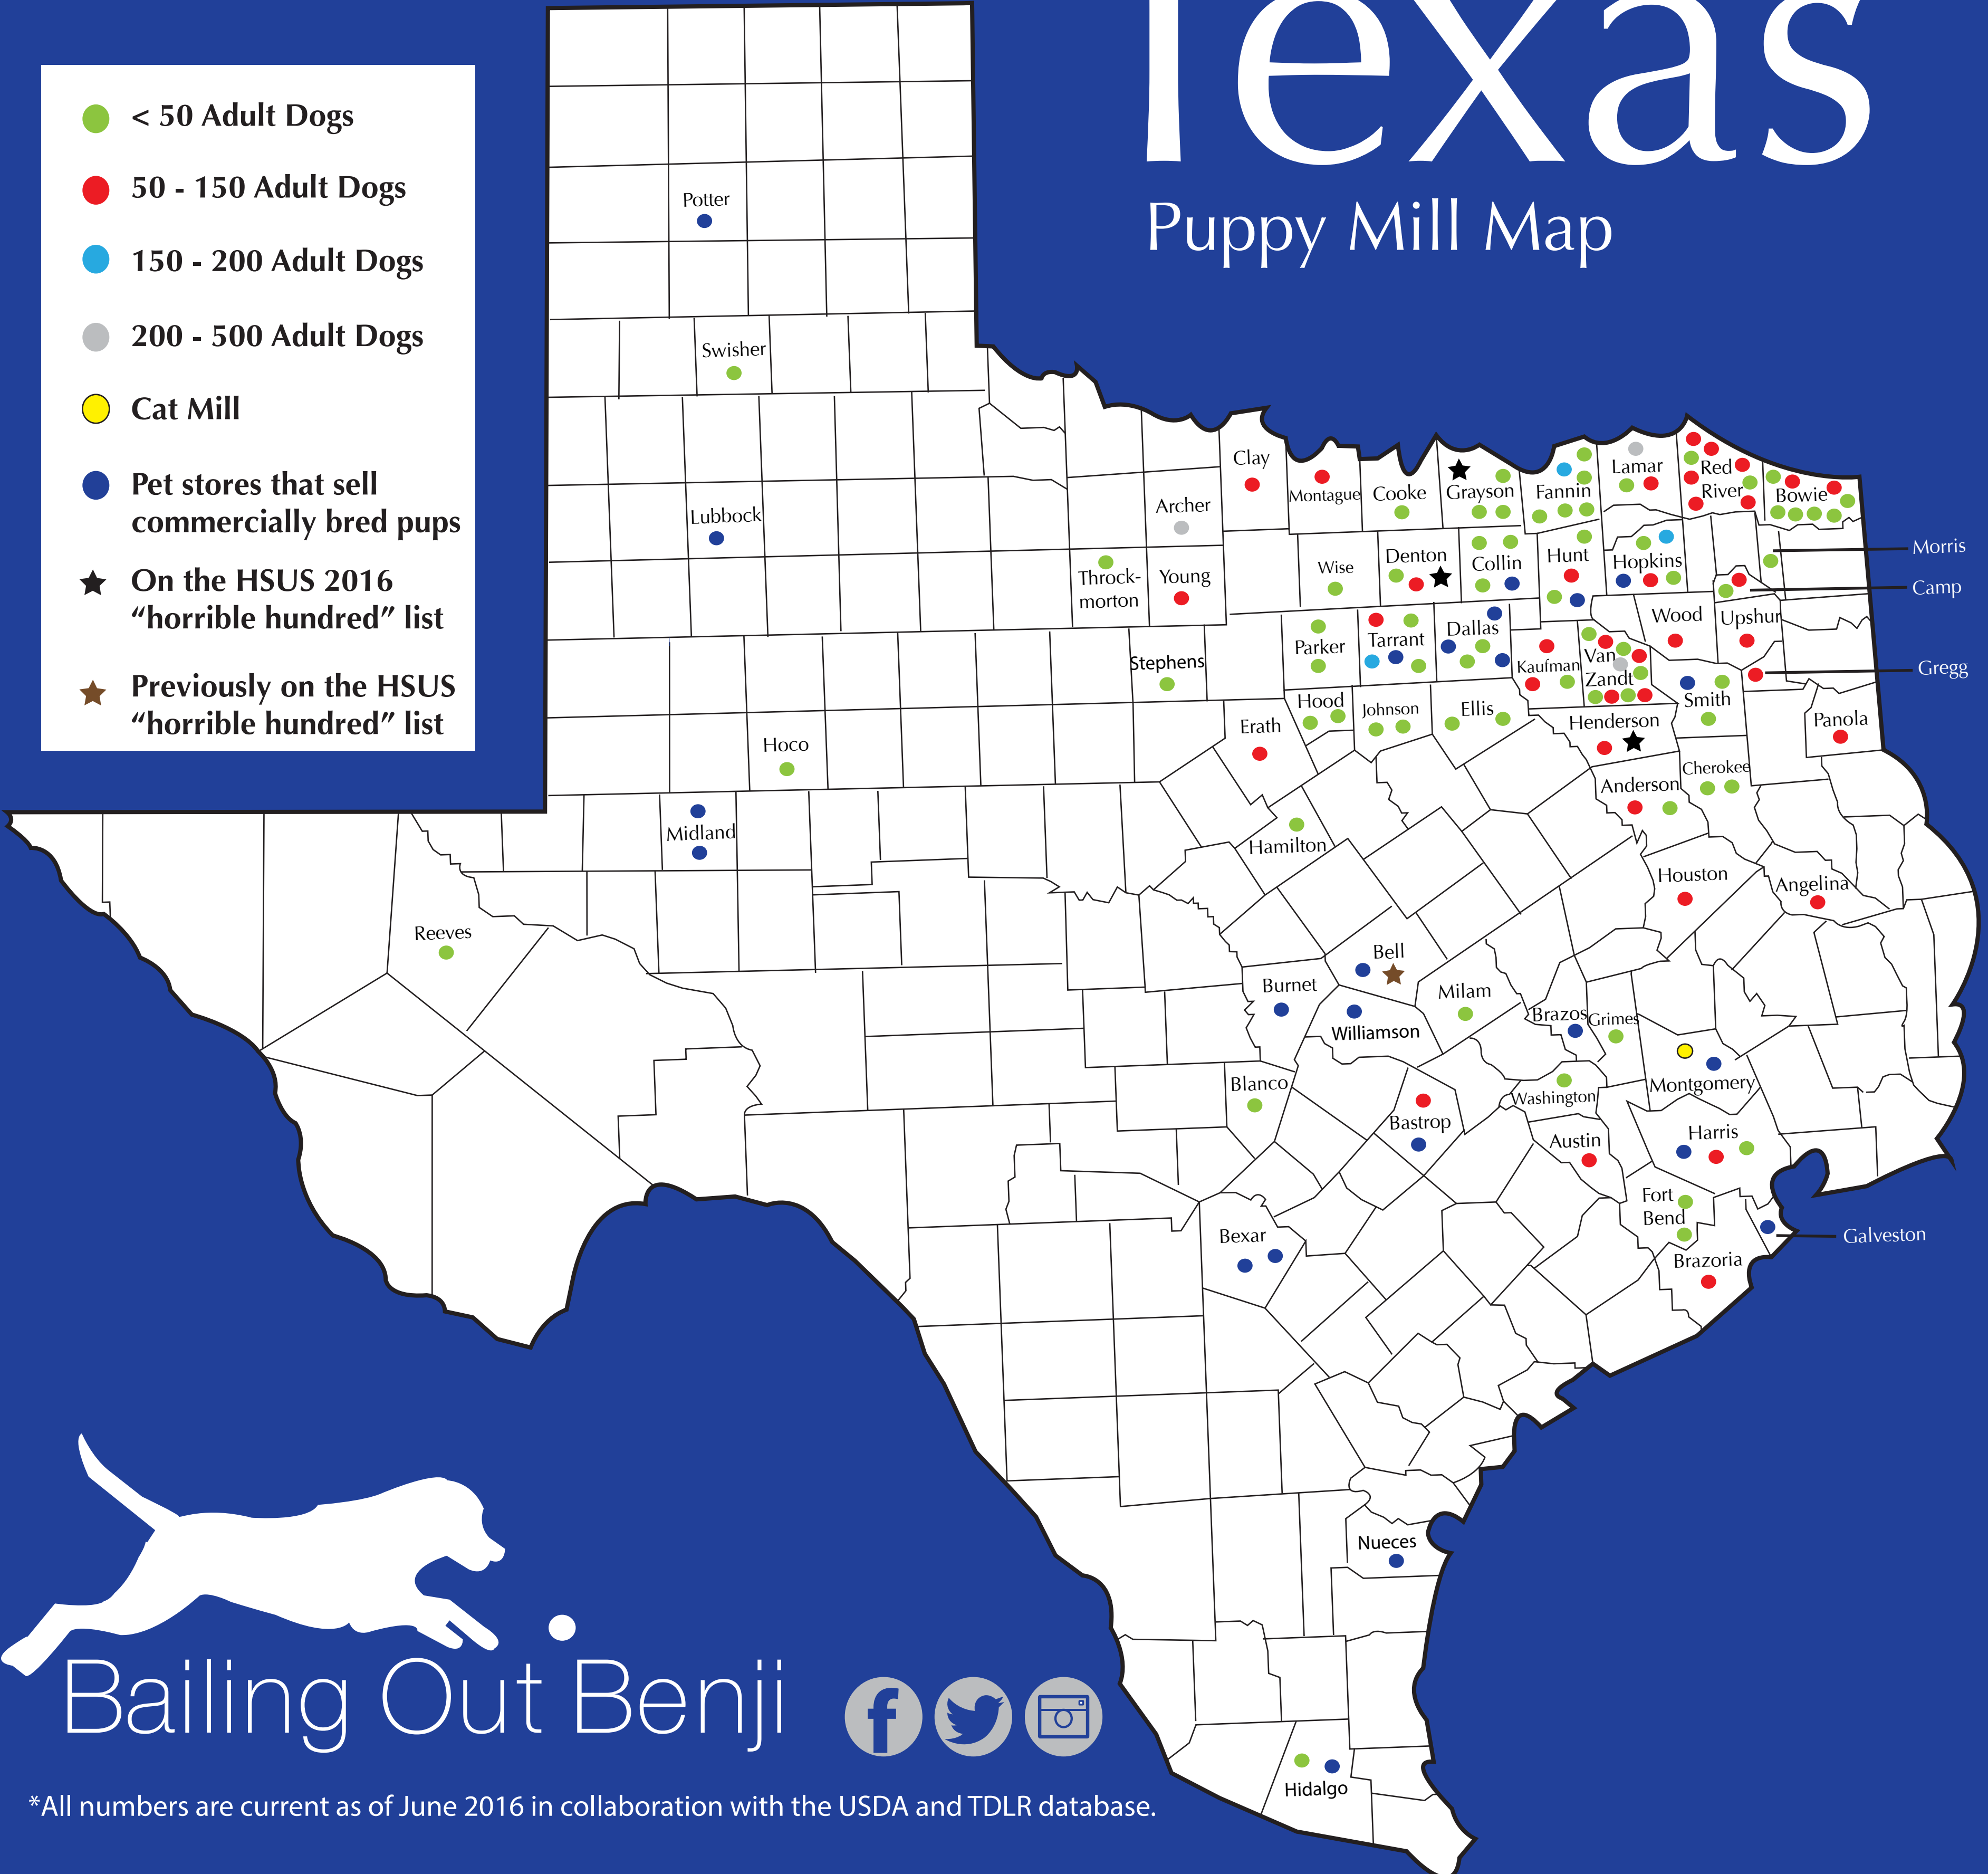

Texas

Puppy Mill Map

- < 50 Adult Dogs
- 50 - 150 Adult Dogs
- 150 - 200 Adult Dogs
- 200 - 500 Adult Dogs
- Cat Mill
- Pet stores that sell commercially bred pups
- ★ On the HSUS 2016 "horrible hundred" list
- ★ Previously on the HSUS "horrible hundred" list

Bailing Out Benji

*All numbers are current as of June 2016 in collaboration with the USDA and TDLR database.