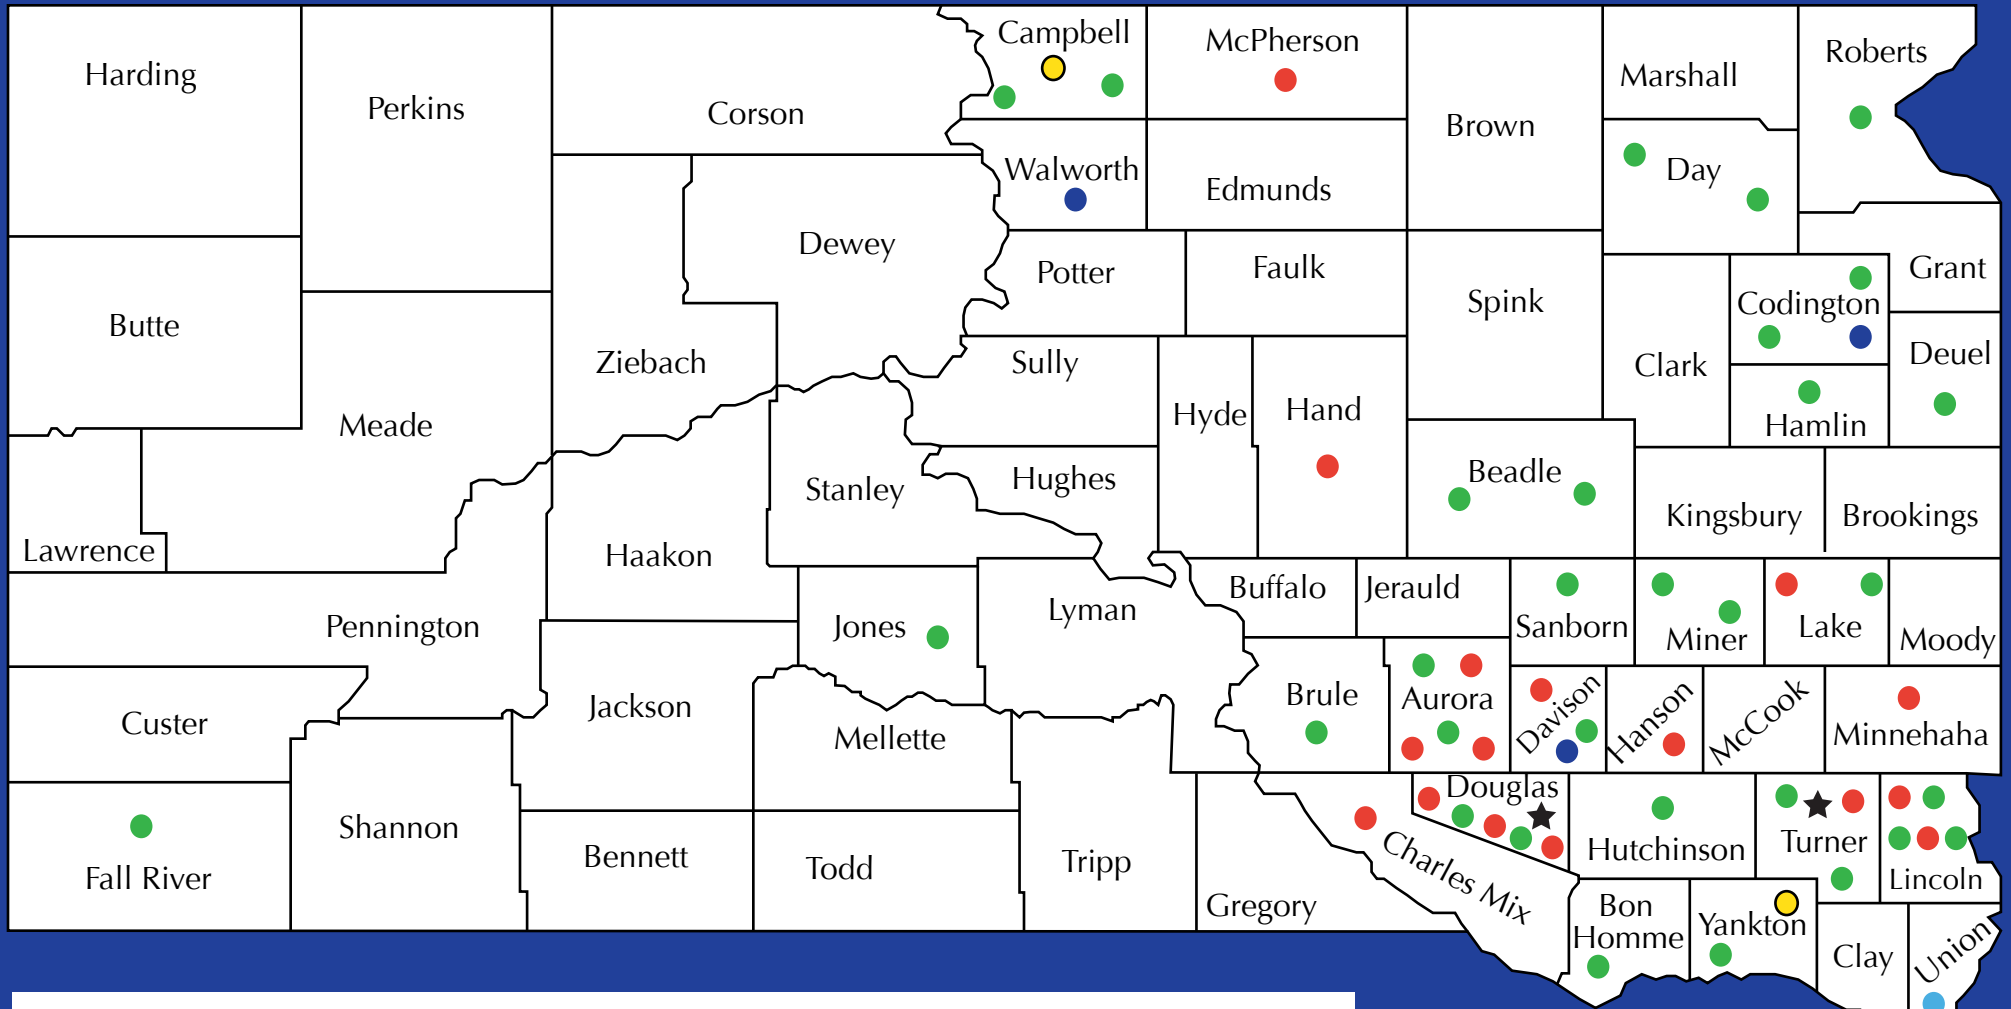

South Dakota Puppy Mill Map

- < 50 Adult Dogs
- 50 - 150 Adult Dogs
- 150 - 200 Adult Dogs
- 200 - 500 Adult Dogs
- Over 500 Adult Dogs
- Kitty Mill
- Pet stores that sell puppy mill dogs
- ★ Current HSUS "horrible hundred" list

** Numbers current as of January 2017 from USDA