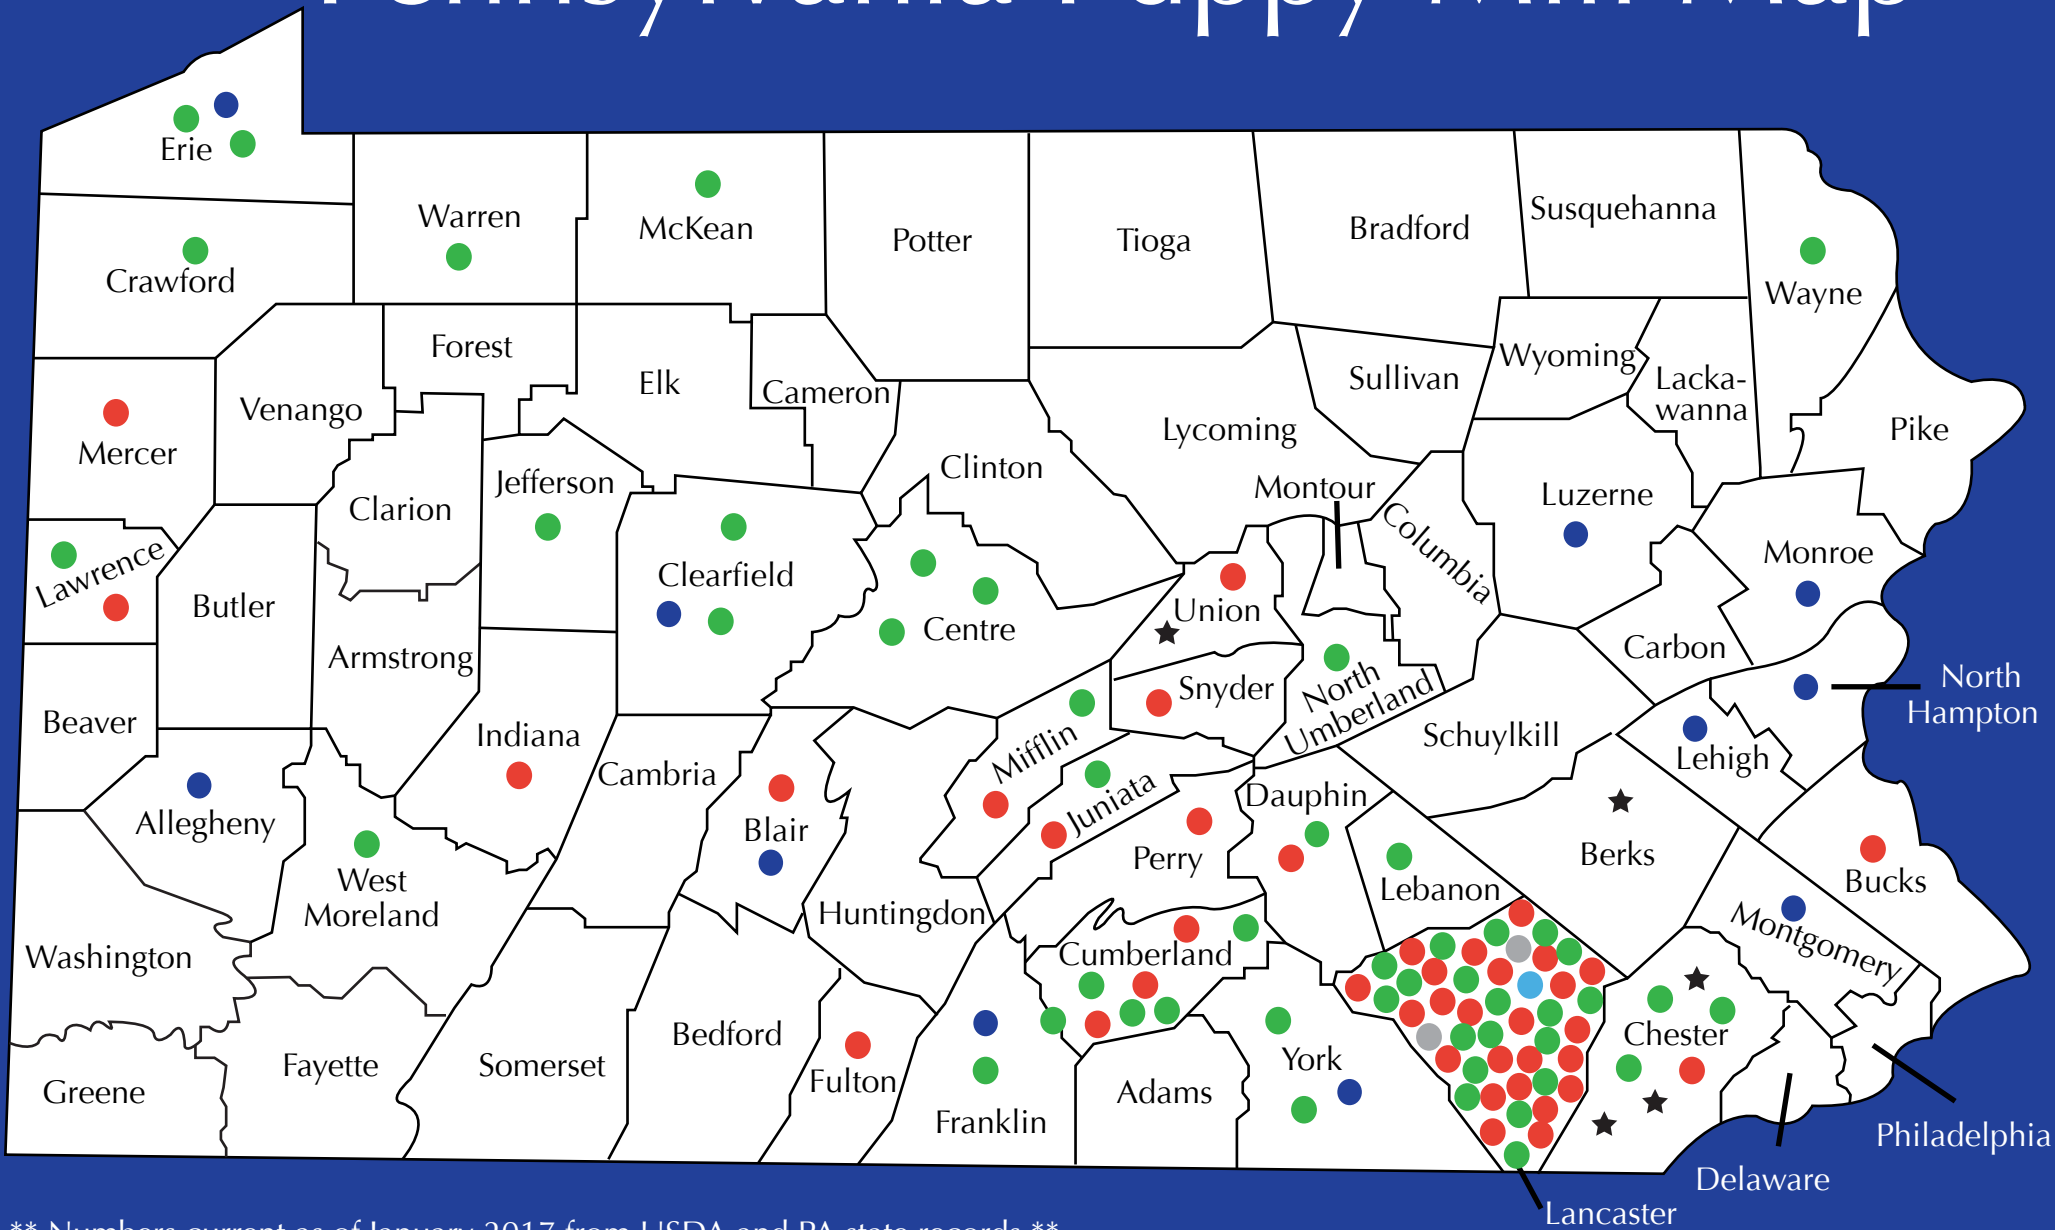

Pennsylvania Puppy Mill Map

** Numbers current as of January 2017 from USDA and PA state records **

| | | | |
|--|--|--|---------------------------------------|
| ● < 50 Adult Dogs | ● 150 - 200 Adult Dogs | ● Over 500 Adult Dogs | ★ On the HSUS "horrible hundred" list |
| ● 50 - 150 Adult Dogs | ● 200 - 500 Adult Dogs | ● Pet stores that sell puppy mill dogs | |