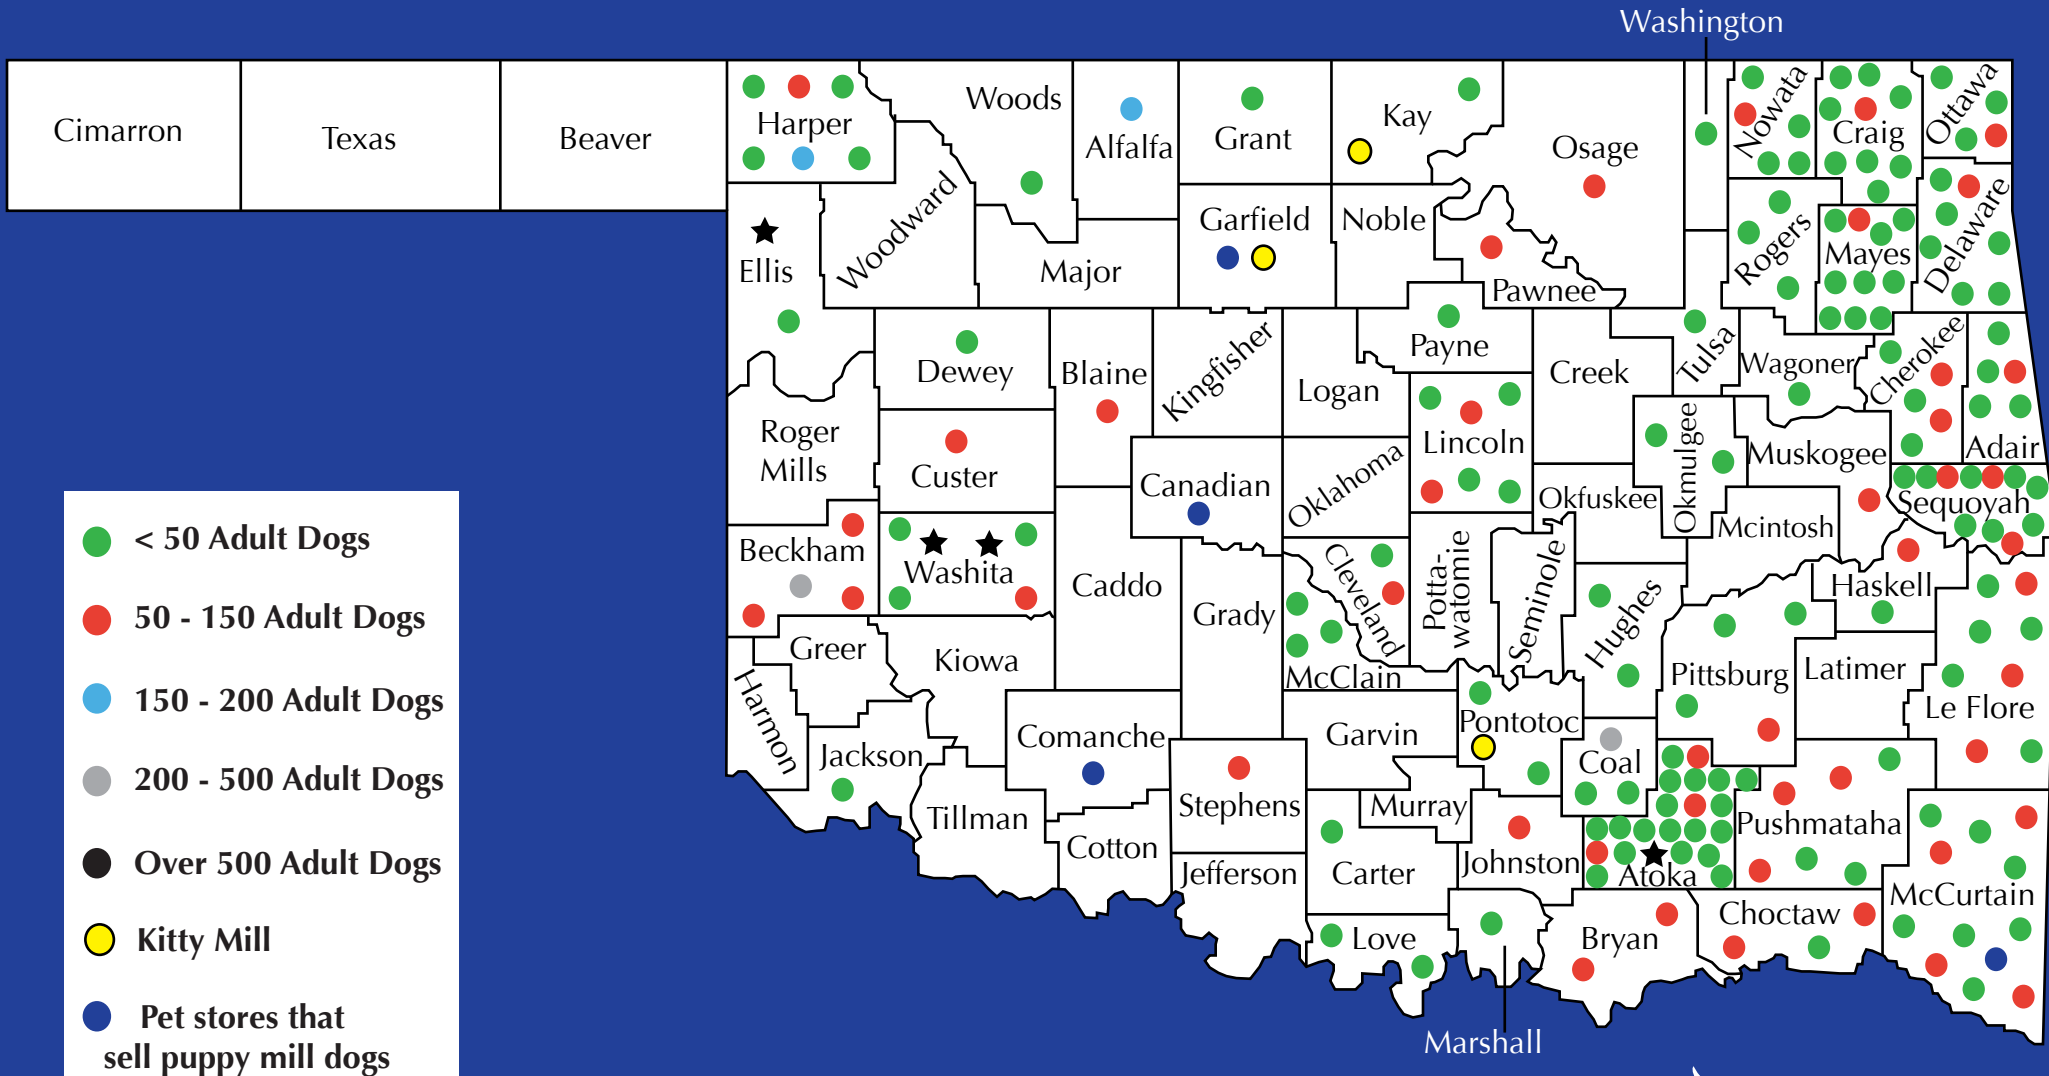

Oklahoma Puppy Mill Map

- < 50 Adult Dogs
- 50 - 150 Adult Dogs
- 150 - 200 Adult Dogs
- 200 - 500 Adult Dogs
- Over 500 Adult Dogs
- Kitty Mill
- Pet stores that sell puppy mill dogs
- ★ On the HSUS "horrible hundred" list

** Numbers current as of February 2017 from USDA records