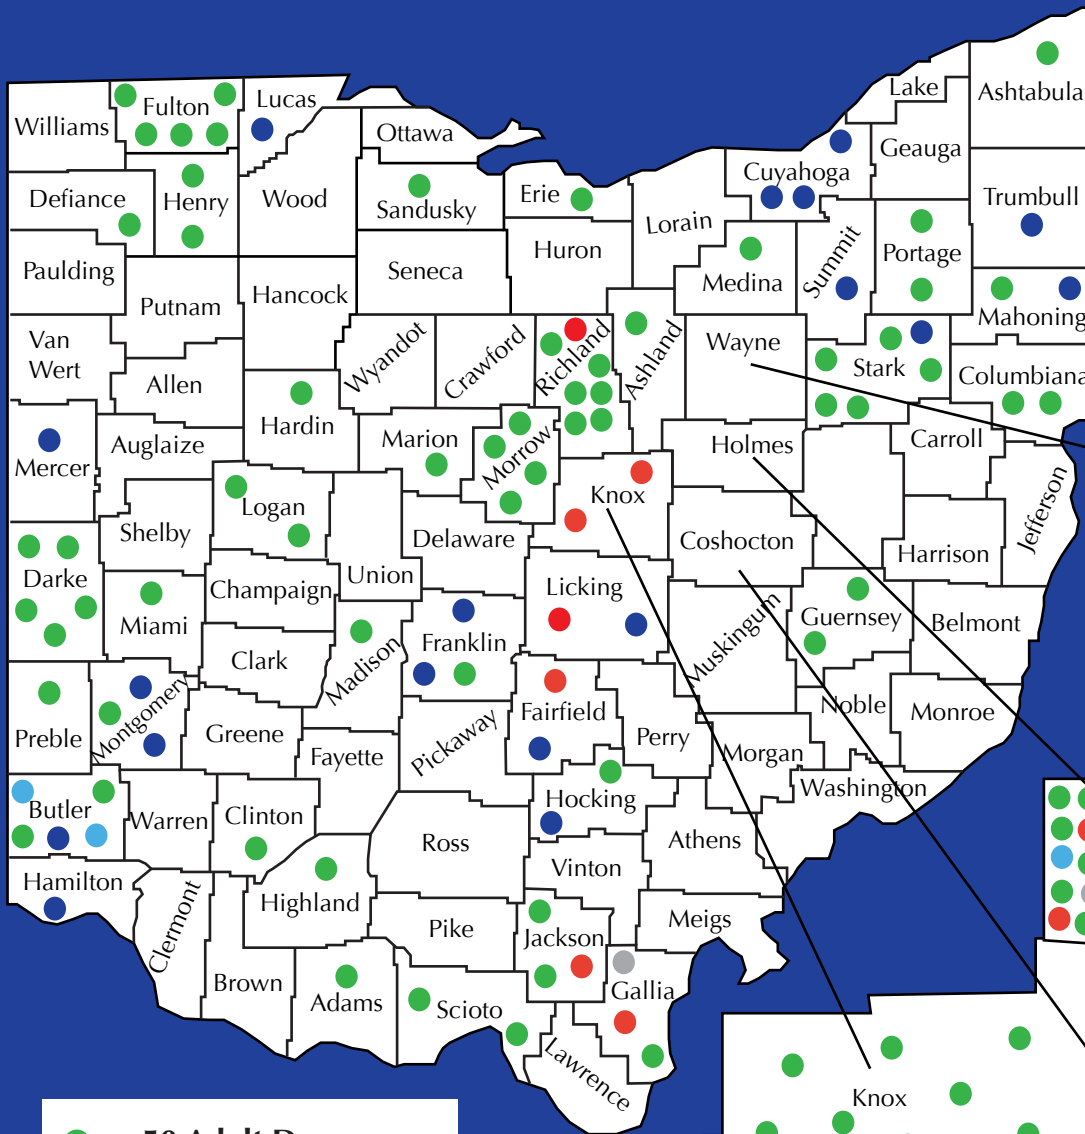

# Ohio Puppy Mill Map

  
Bailing Out Benji

Ohio Voters for  
Companion Animals

- < 50 Adult Dogs
- 50 - 150 Adult Dogs
- 150 - 200 Adult Dogs
- 200 - 500 Adult Dogs
- Pet stores that sell puppy mill dogs

\*\* Numbers current as of January 2017 from USDA and OH state records