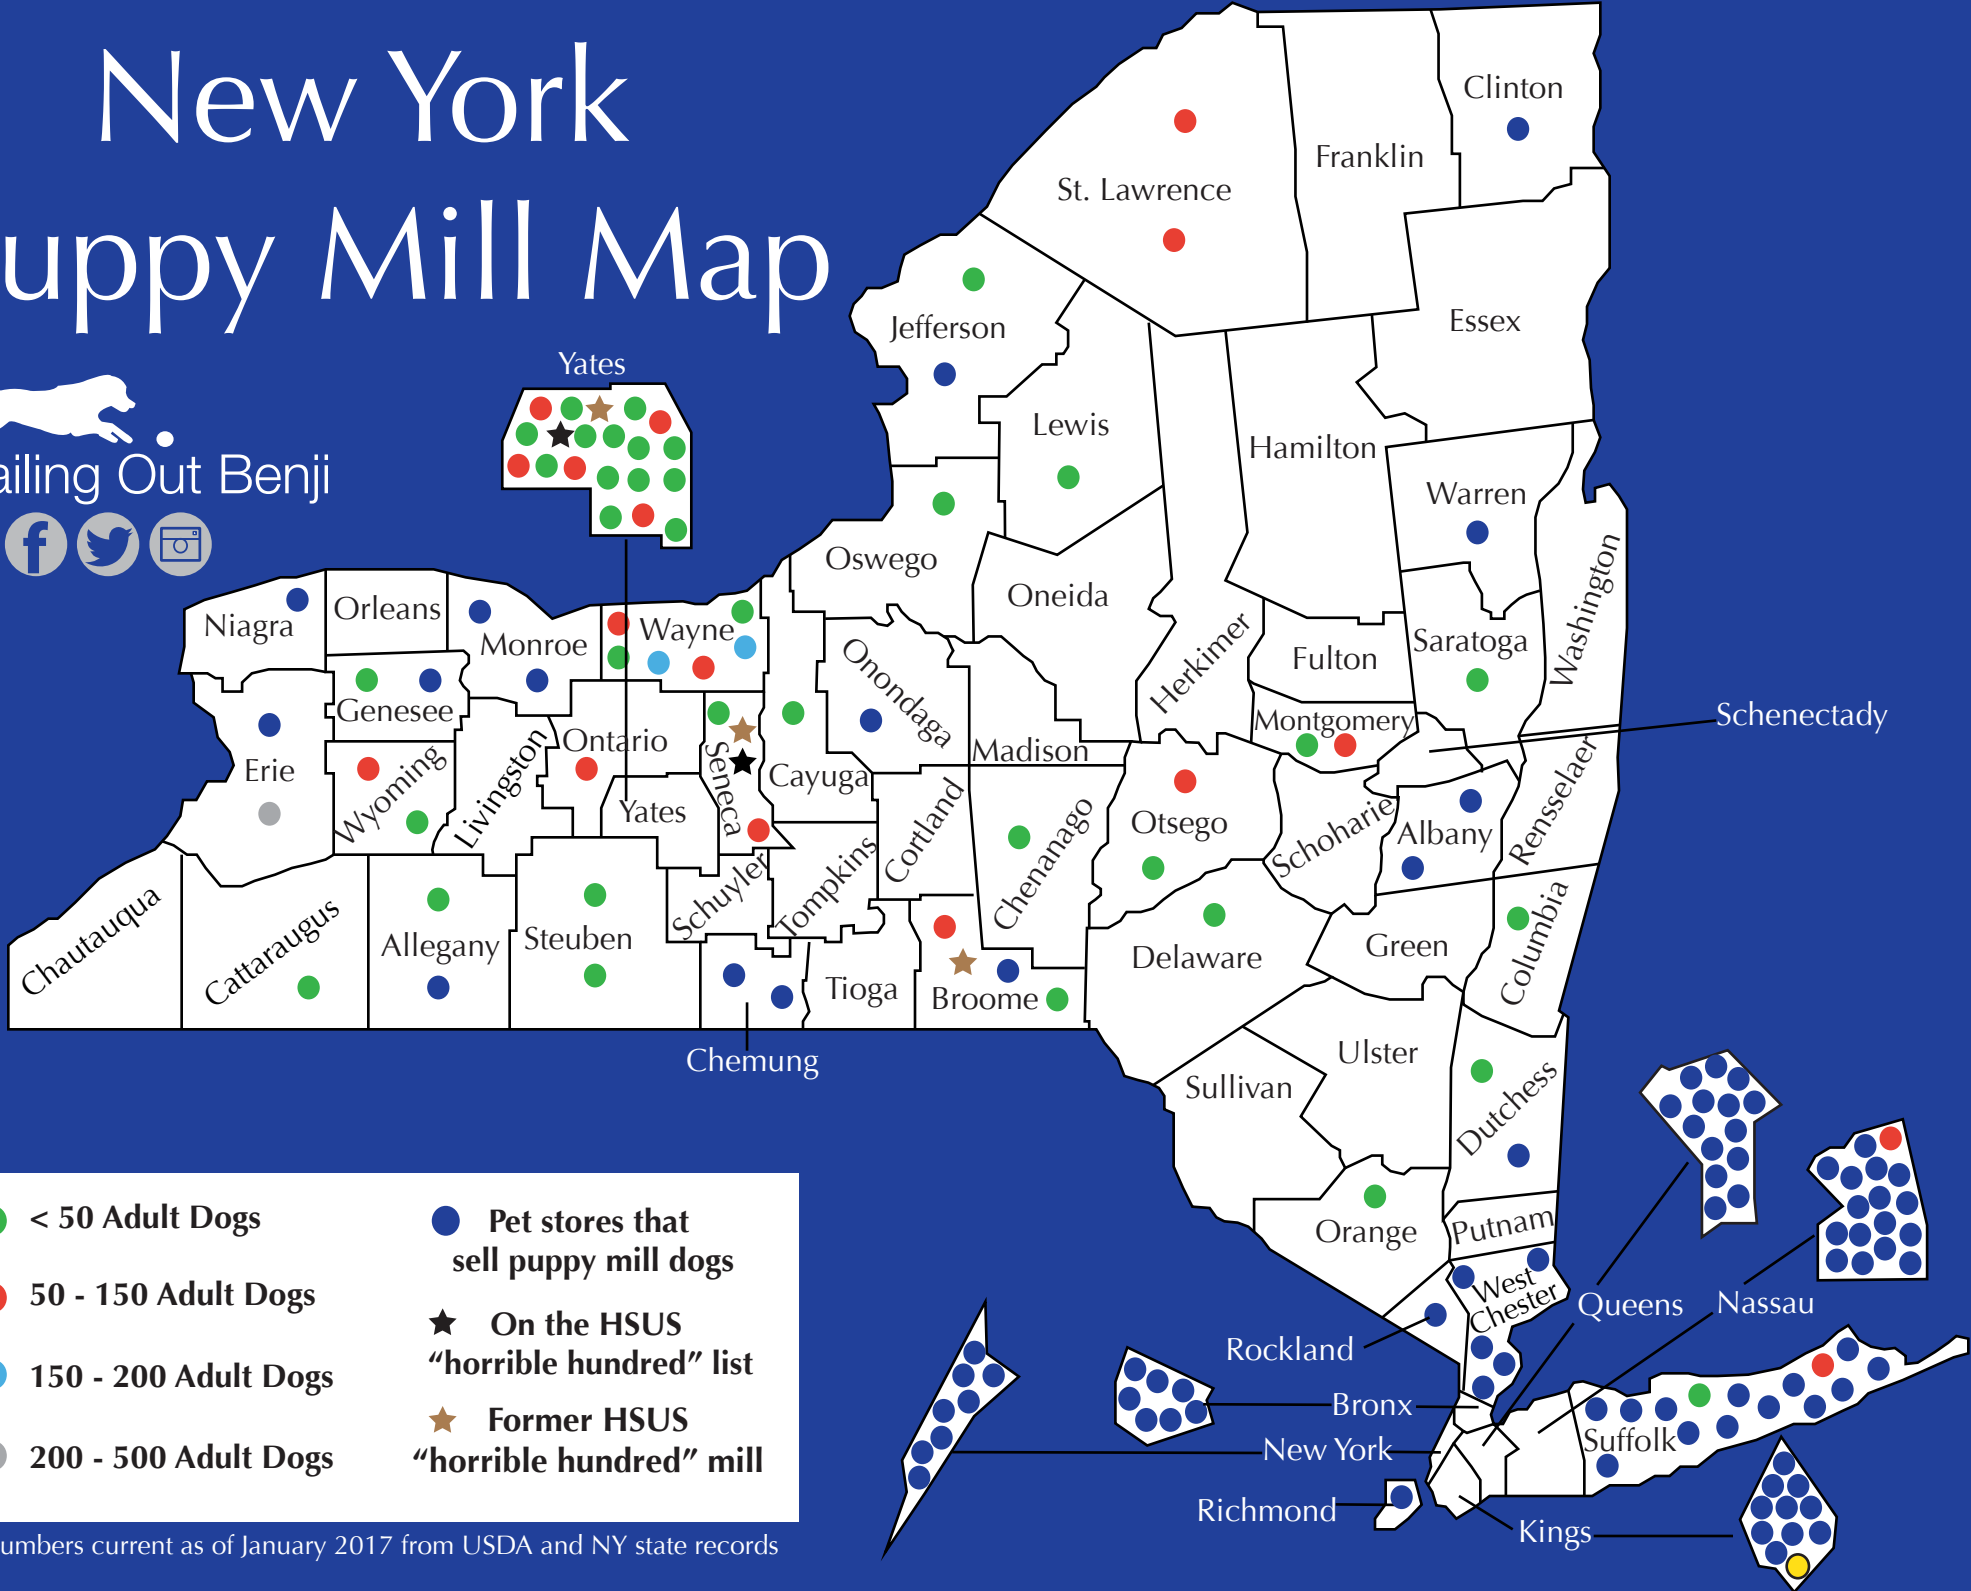

New York Puppy Mill Map

Bailing Out Benji

● < 50 Adult Dogs	● Pet stores that sell puppy mill dogs
● 50 - 150 Adult Dogs	★ On the HSUS "horrible hundred" list
● 150 - 200 Adult Dogs	★ Former HSUS "horrible hundred" mill
● 200 - 500 Adult Dogs	

** Numbers current as of January 2017 from USDA and NY state records