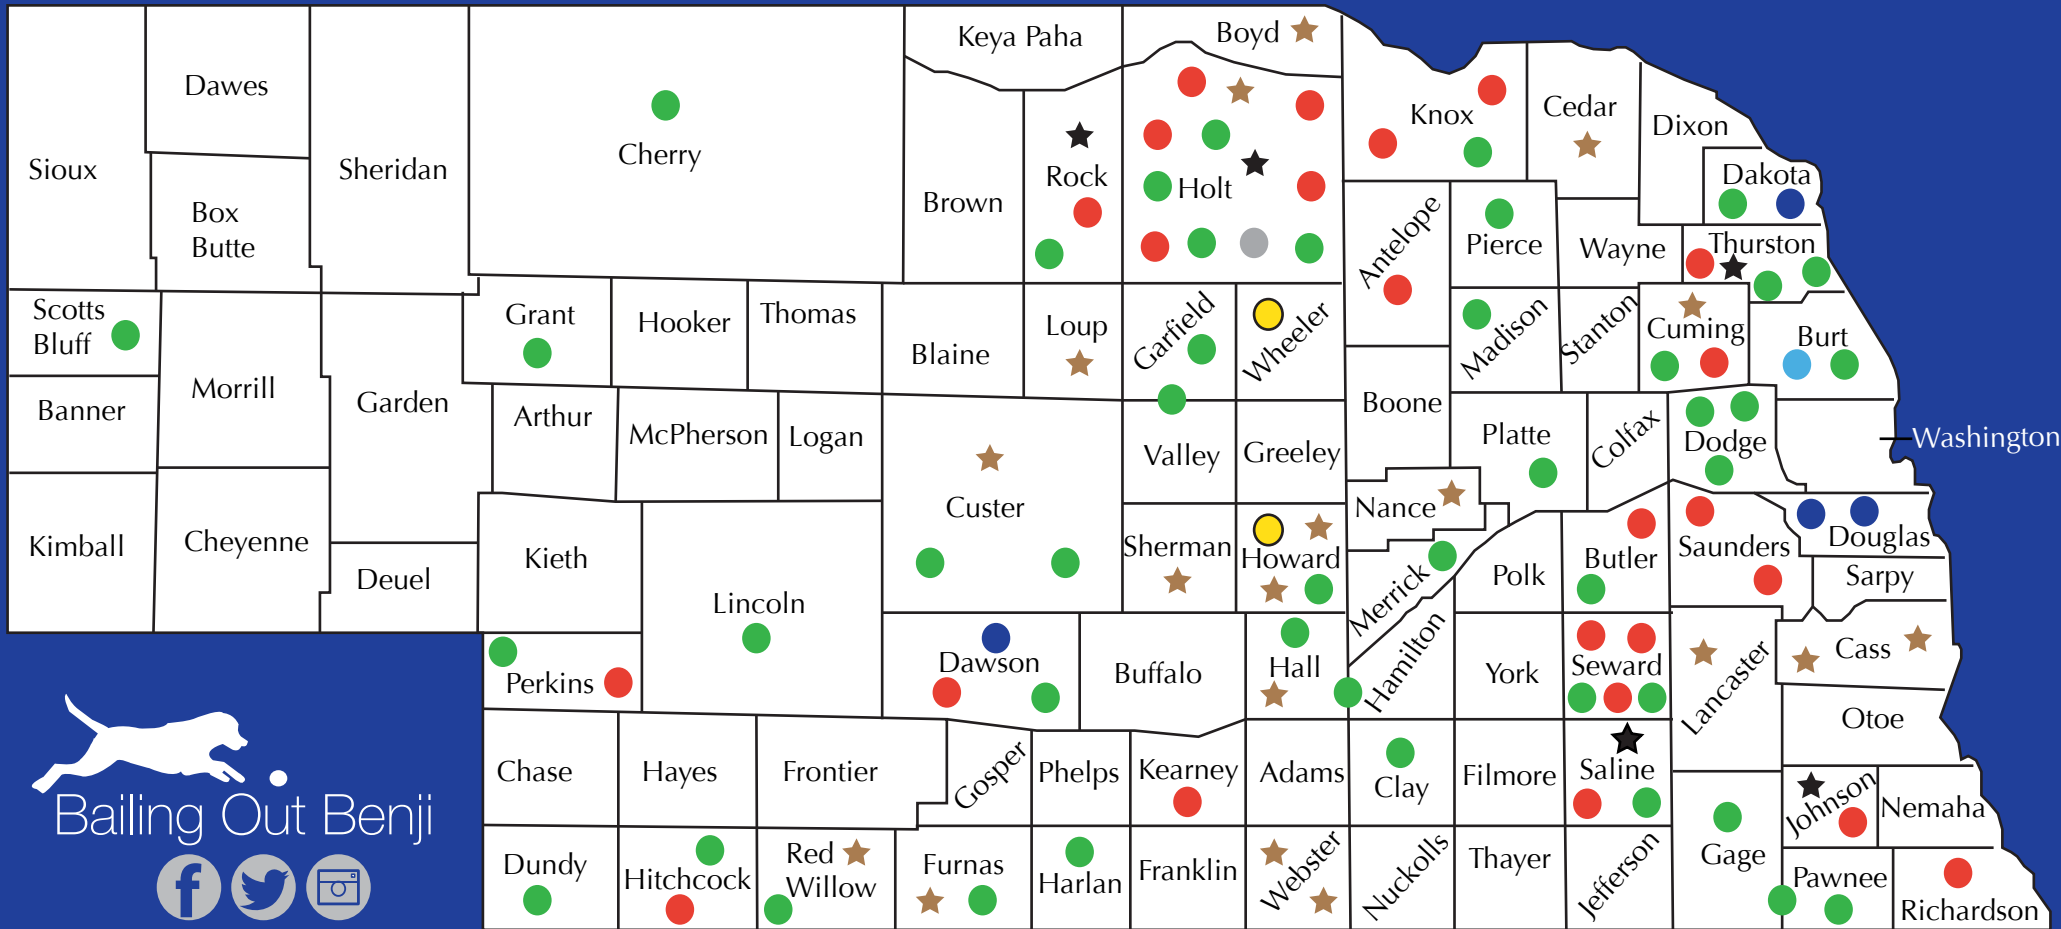

Nebraska Puppy Mill Map

- < 50 Adult Dogs
- 50 - 150 Adult Dogs
- Pet stores that sell puppy mill dogs
- ★ Current HSUS "horrible hundred" list
- 150 - 200 Adult Dogs
- 200 - 500 Adult Dogs
- Kitty Mill
- ★ Former HSUS "horrible hundred" mill
- Over 500 Adult Dogs

** Numbers current as of February 2017 from USDA and NE state records.