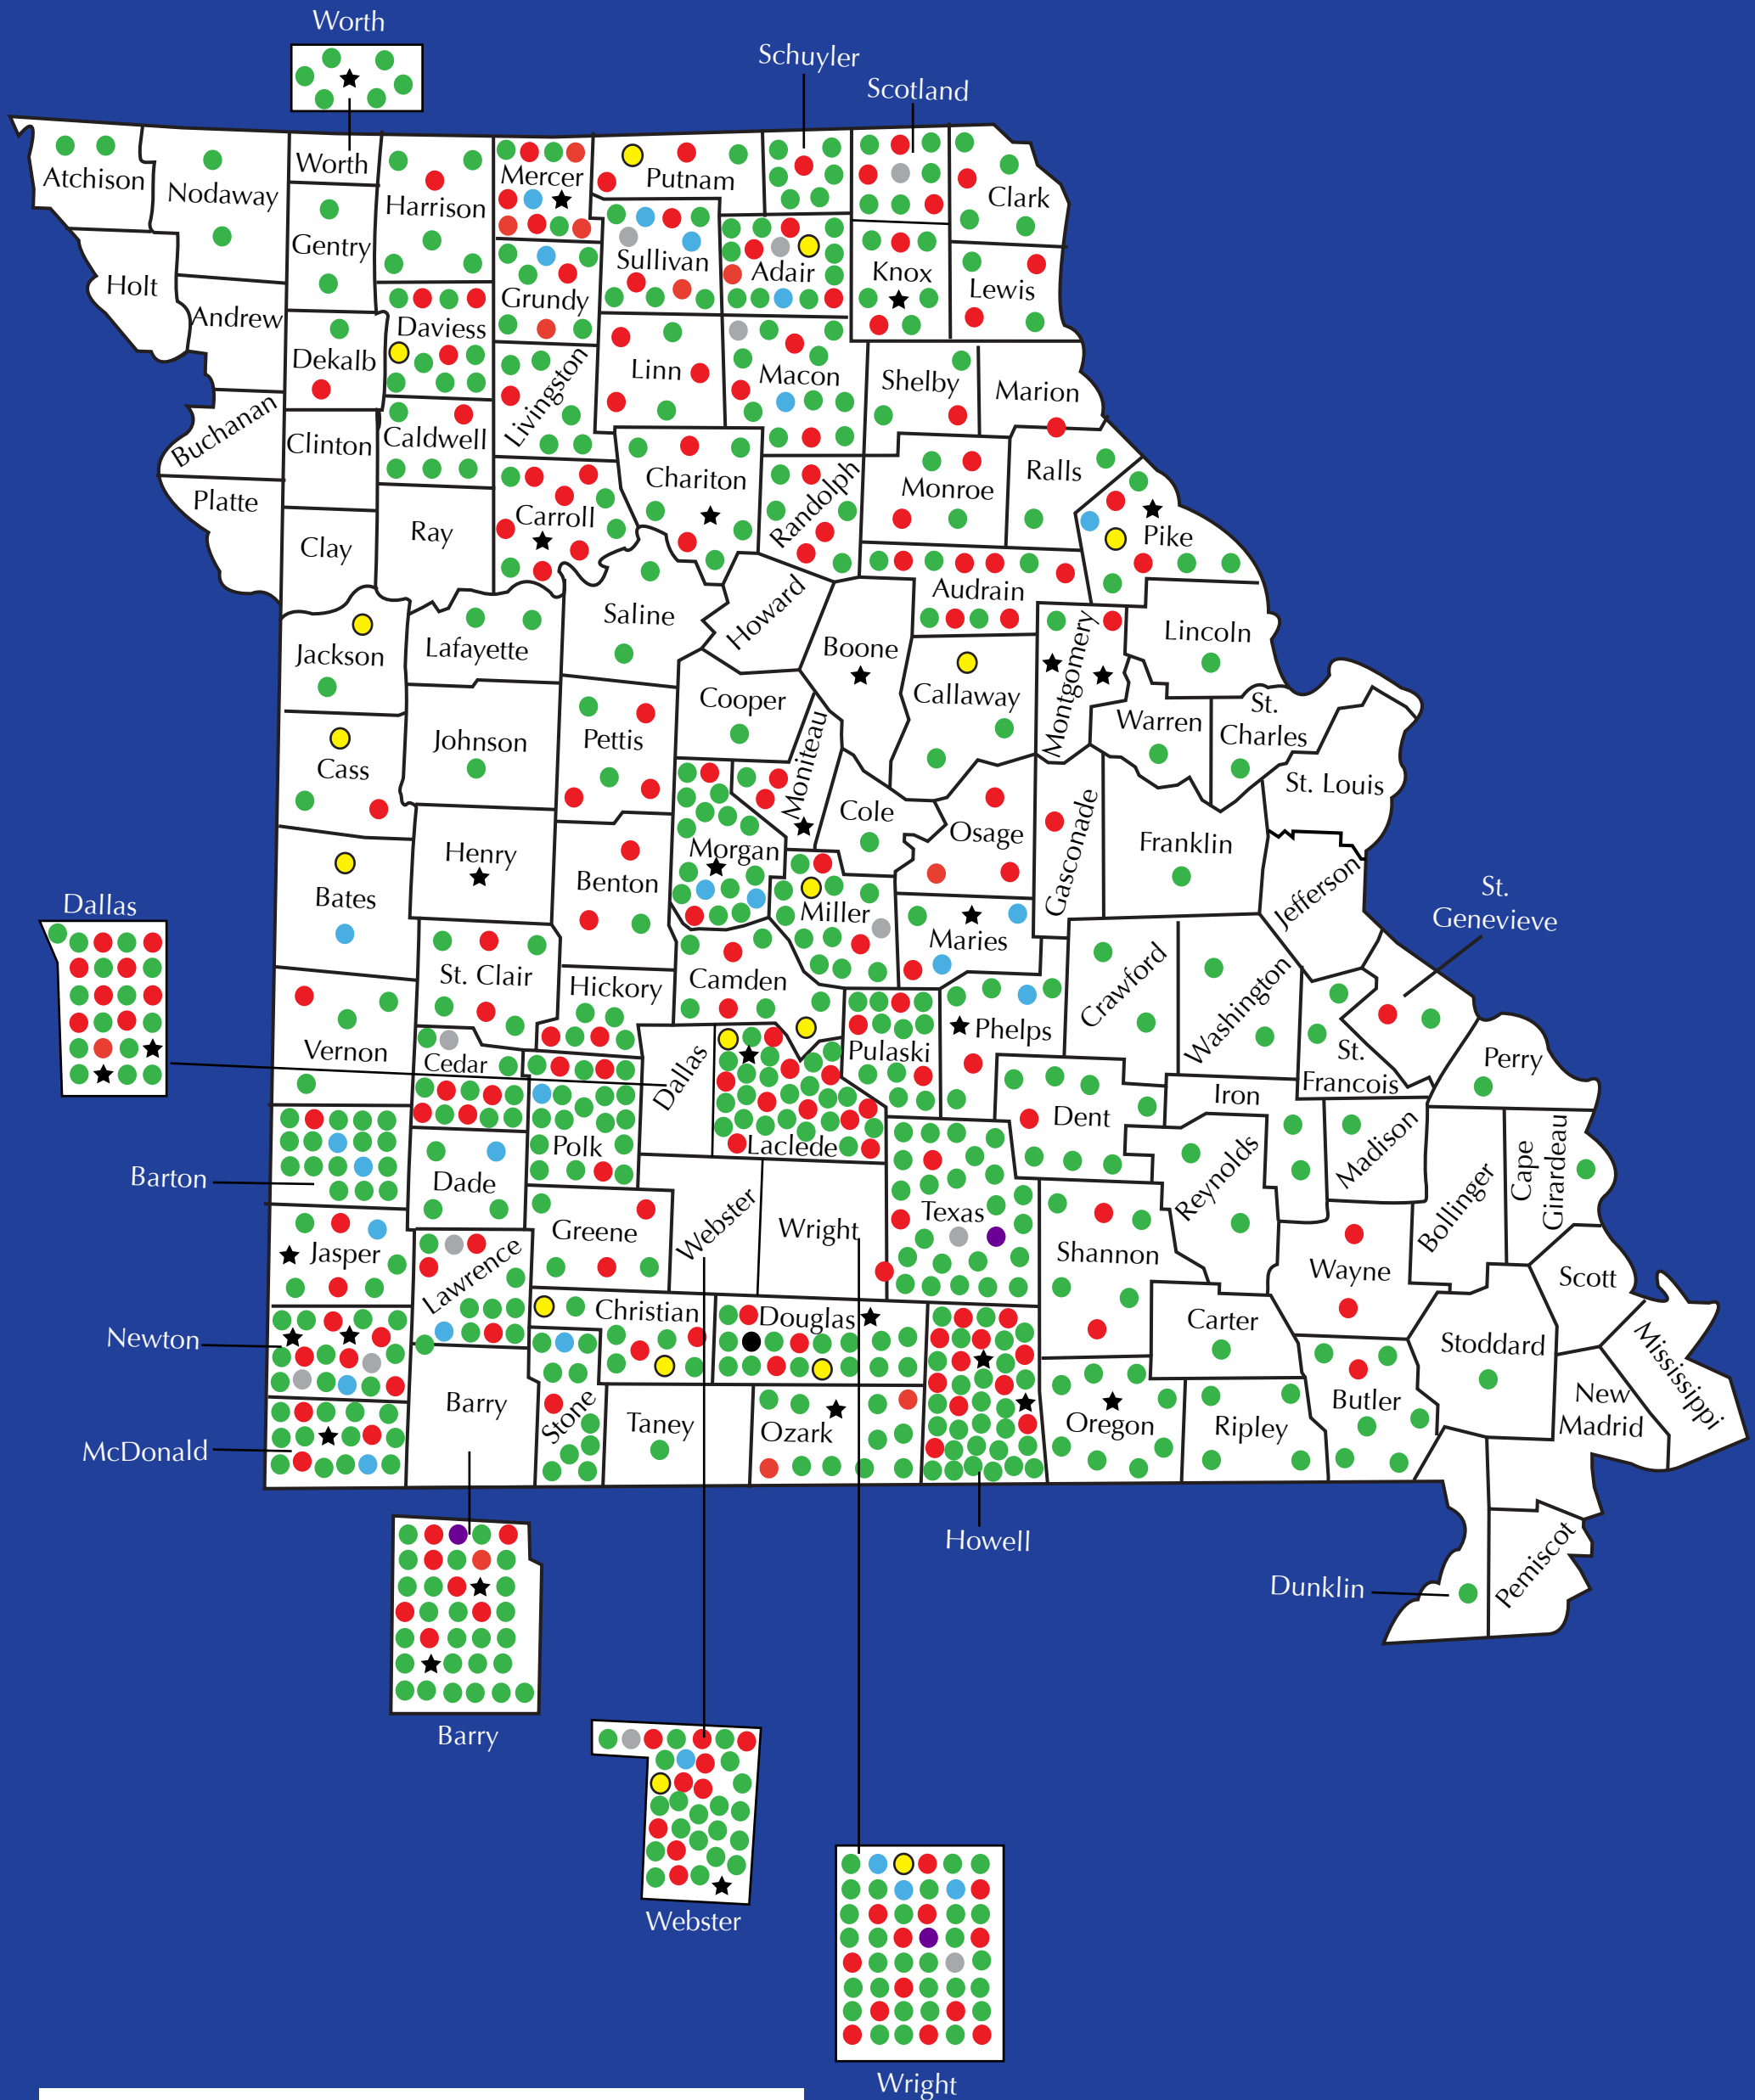

Missouri Puppy Mill Map

- | | |
|--|--|
| ● < 50 Adult Dogs | ● Kitty Mill |
| ● 50 - 150 Adult Dogs | ● Auction House |
| ● 150 - 200 Adult Dogs | ● Pet stores that sell puppy mill dogs |
| ● 200 - 500 Adult Dogs | ★ On the HSUS "horrible hundred" list |
| ● Over 500 Adult Dogs | |

** Numbers current as of January 2017 from USDA records **

Bailing Out Benji