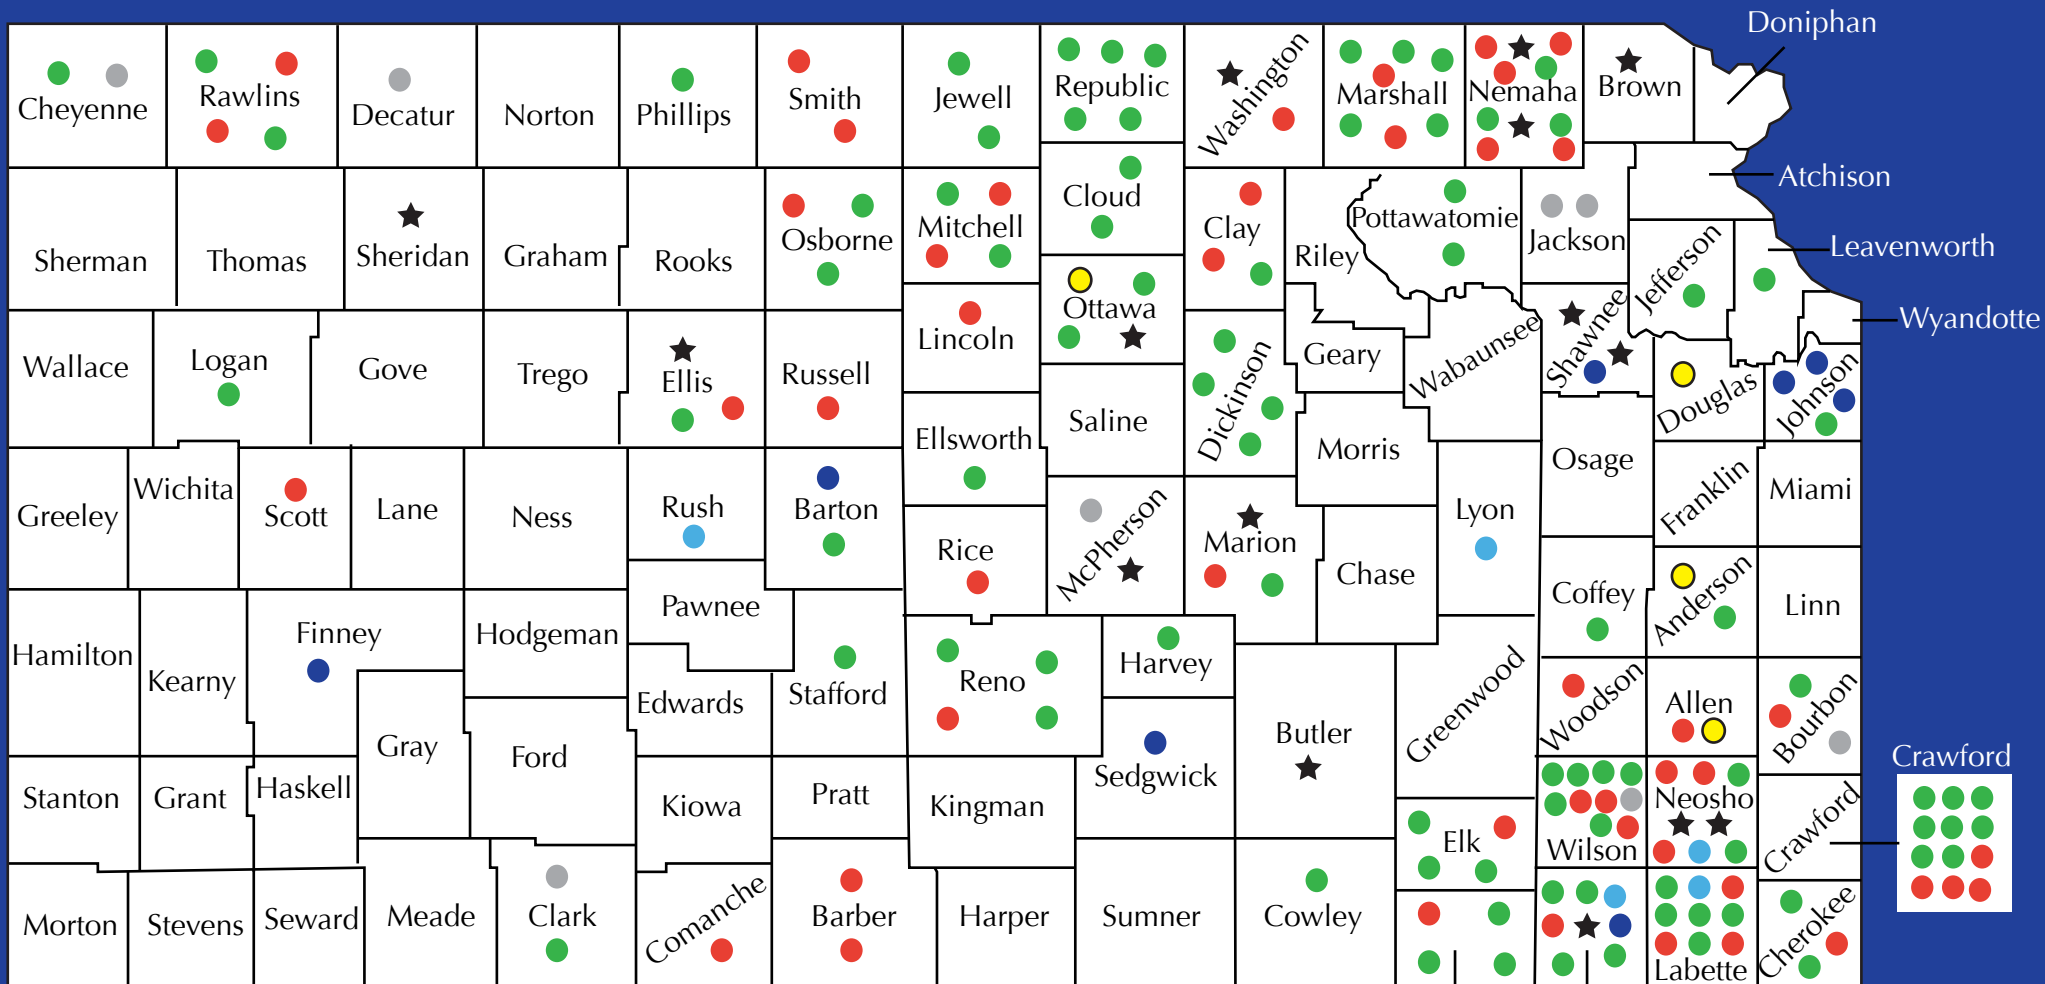

Kansas Puppy Mill Map

- < 50 Adult Dogs
- 50 - 150 Adult Dogs
- 150 - 200 Adult Dogs
- 200 - 500 Adult Dogs
- Over 500 Adult Dogs
- Kitty Mill
- Pet stores that sell puppy mill dogs
- ★ On the HSUS "horrible hundred" list

** Numbers current as of January 2017 from USDA