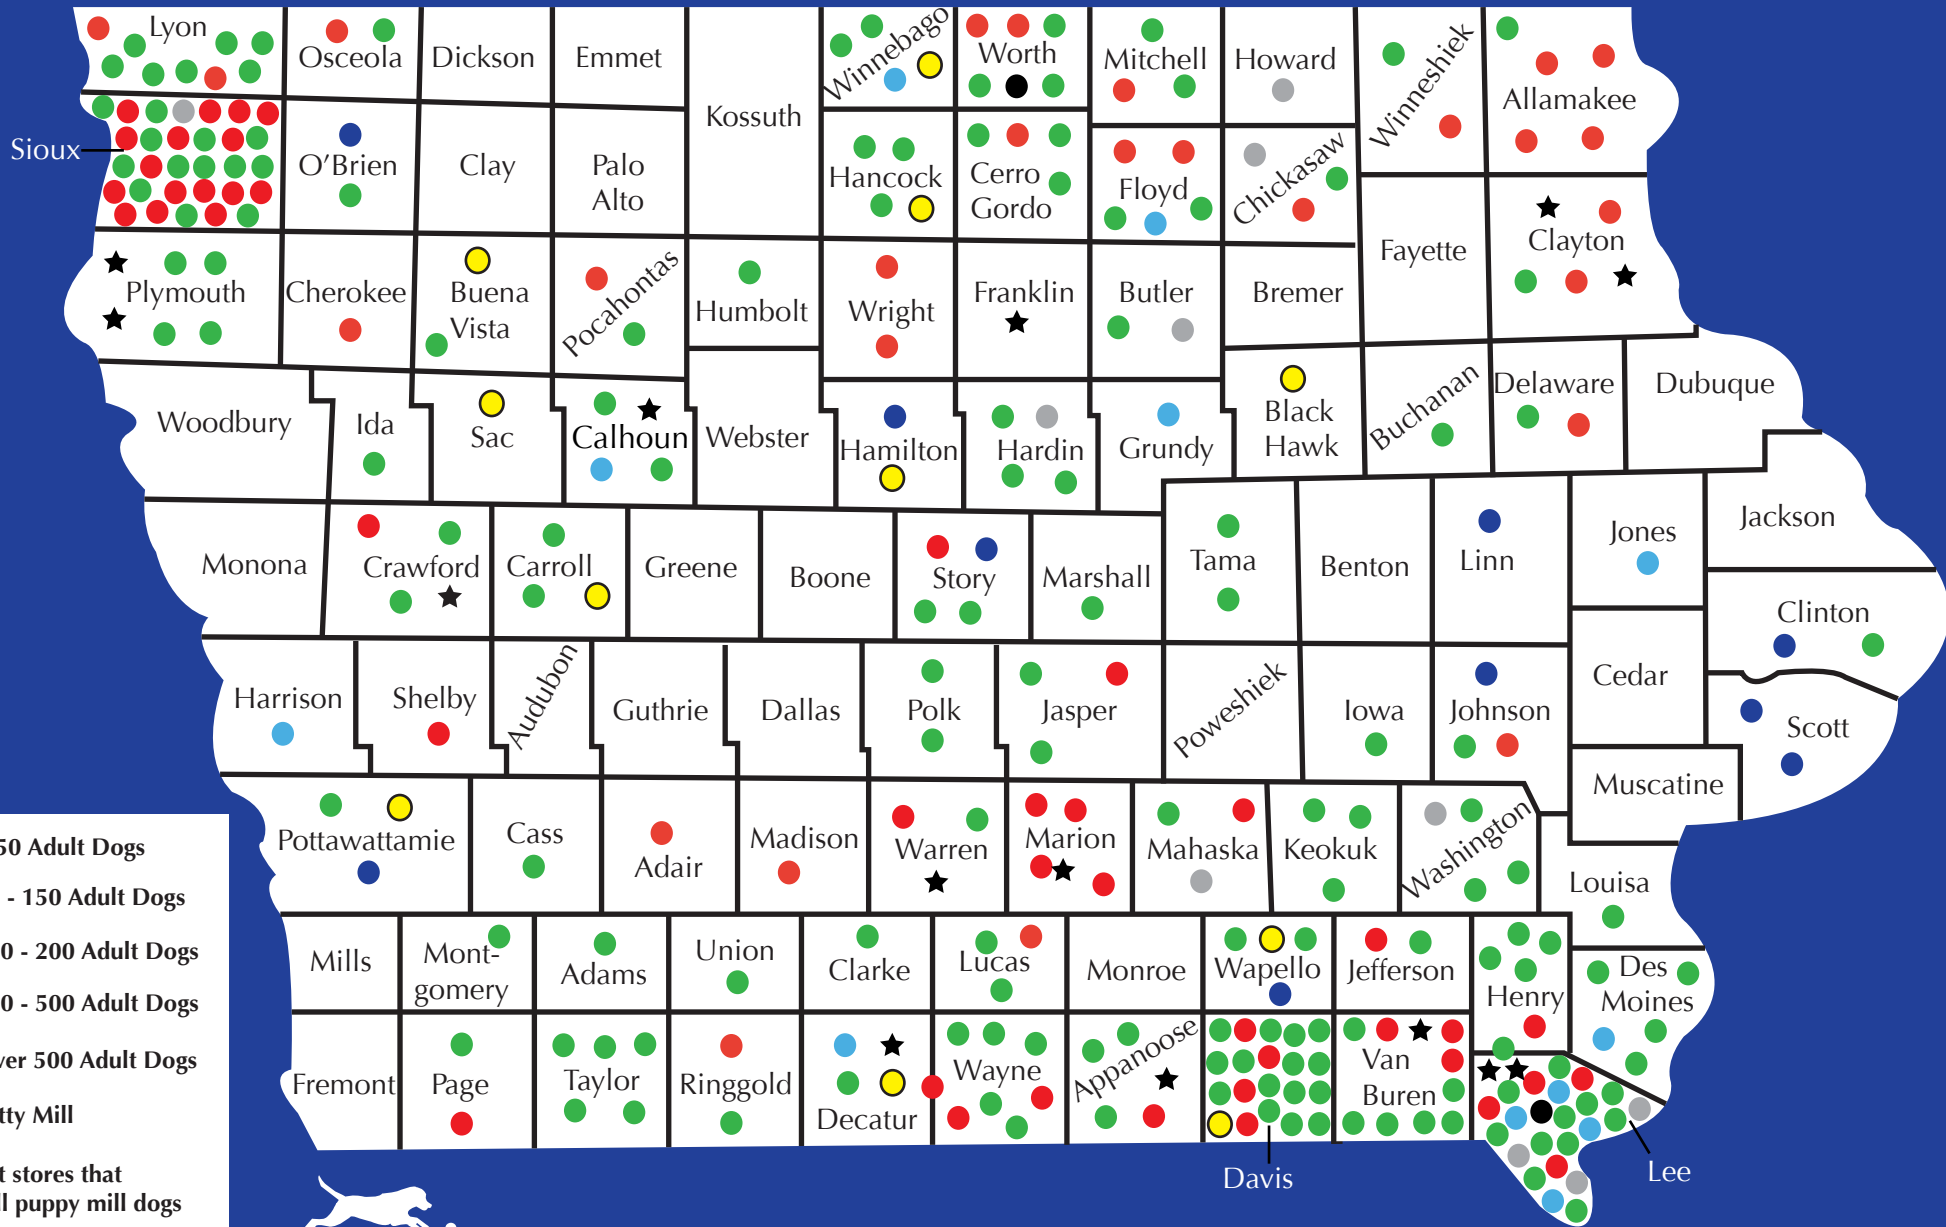

Iowa Puppy Mill Map

- < 50 Adult Dogs
- 50 - 150 Adult Dogs
- 150 - 200 Adult Dogs
- 200 - 500 Adult Dogs
- Over 500 Adult Dogs
- Kitty Mill
- Pet stores that sell puppy mill dogs
- ★ On the HSUS "horrible hundred" list

** Numbers current as of January 2017 from USDA and IA state records **