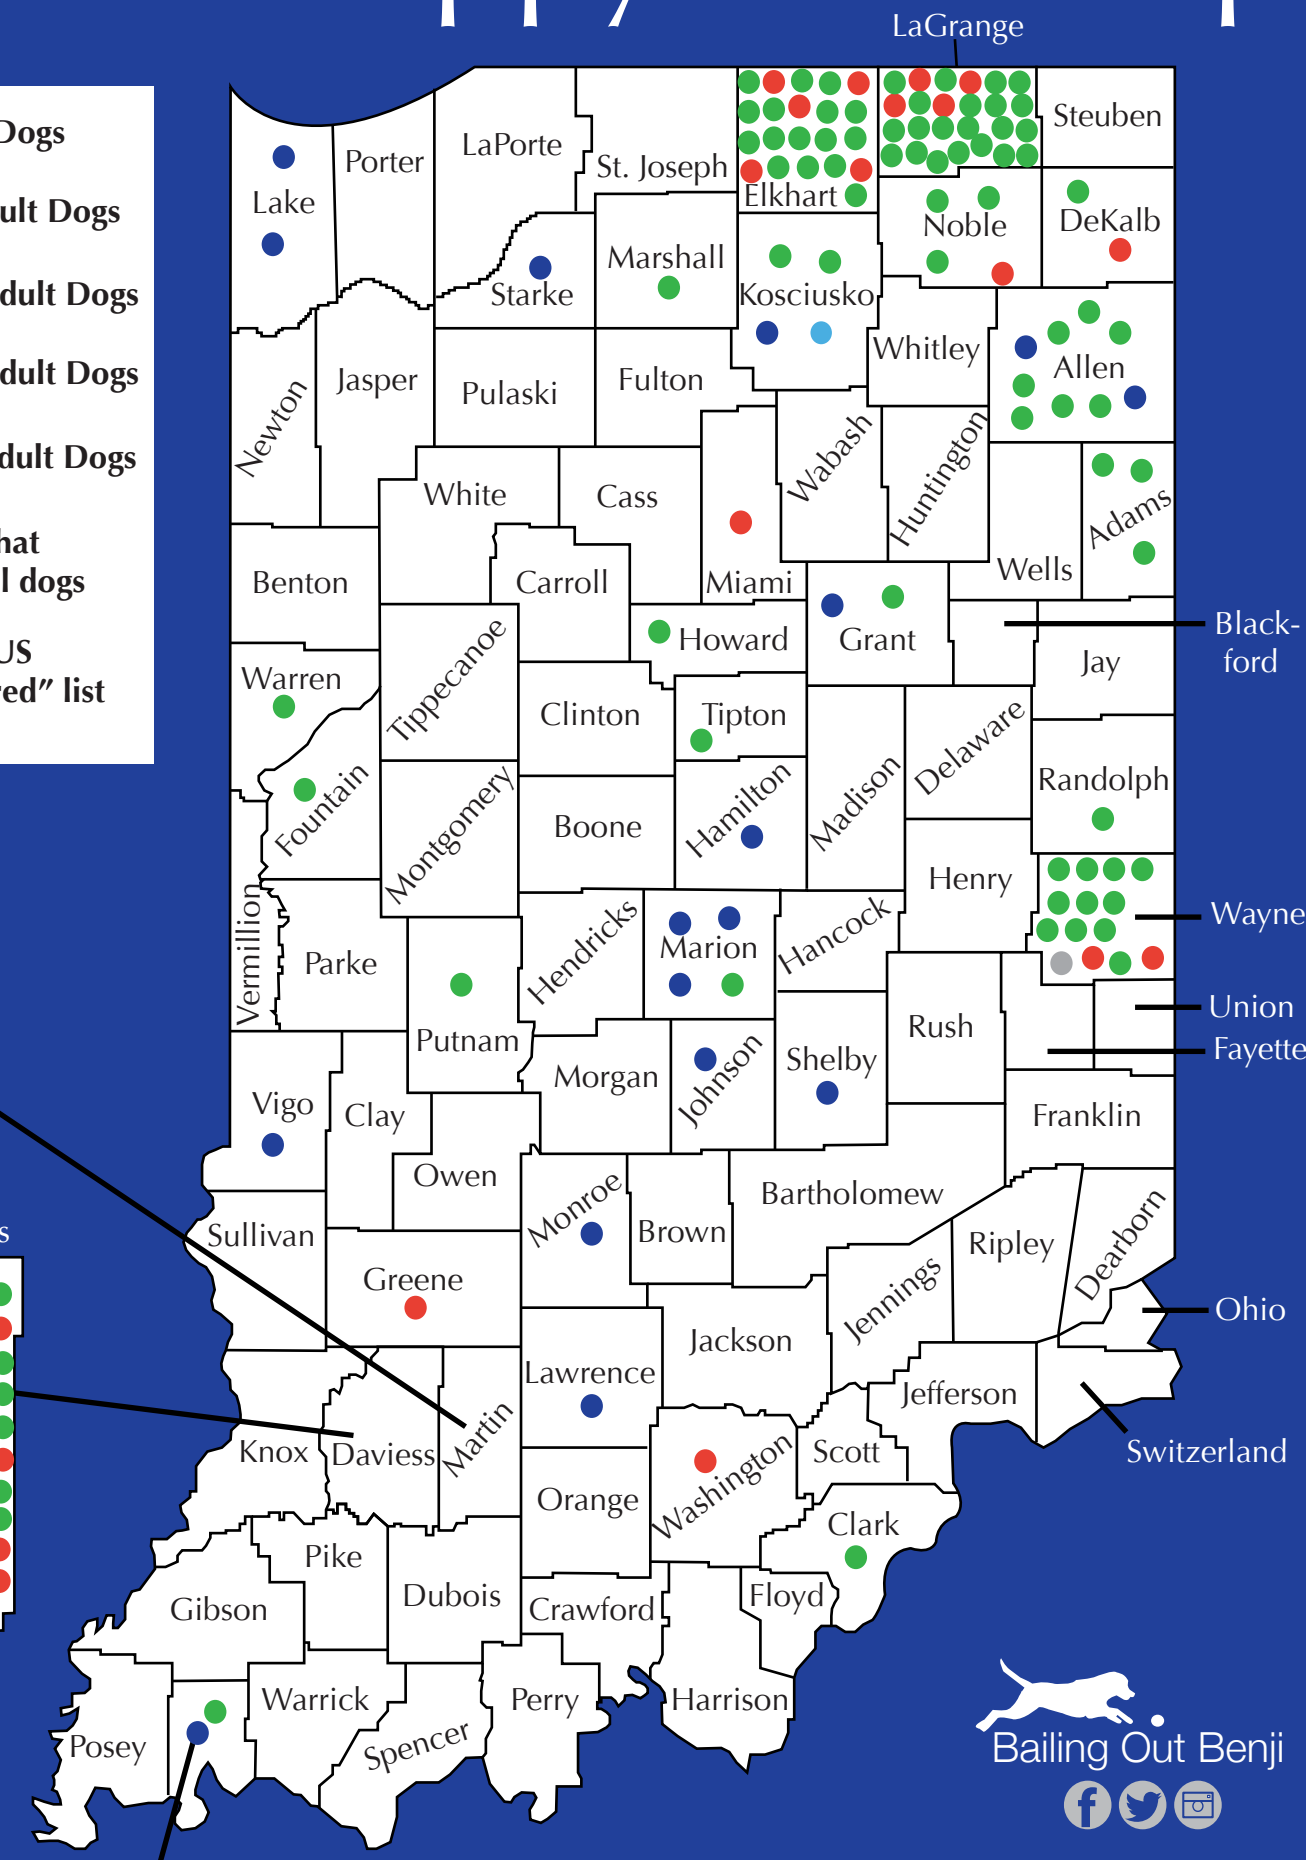

Indiana Puppy Mill Map

- < 50 Adult Dogs
- 50 - 150 Adult Dogs
- 150 - 200 Adult Dogs
- 200 - 500 Adult Dogs
- Over 500 Adult Dogs
- Pet stores that sell puppy mill dogs
- ★ On the HSUS "horrible hundred" list

** Numbers current as of January 2017 from USDA