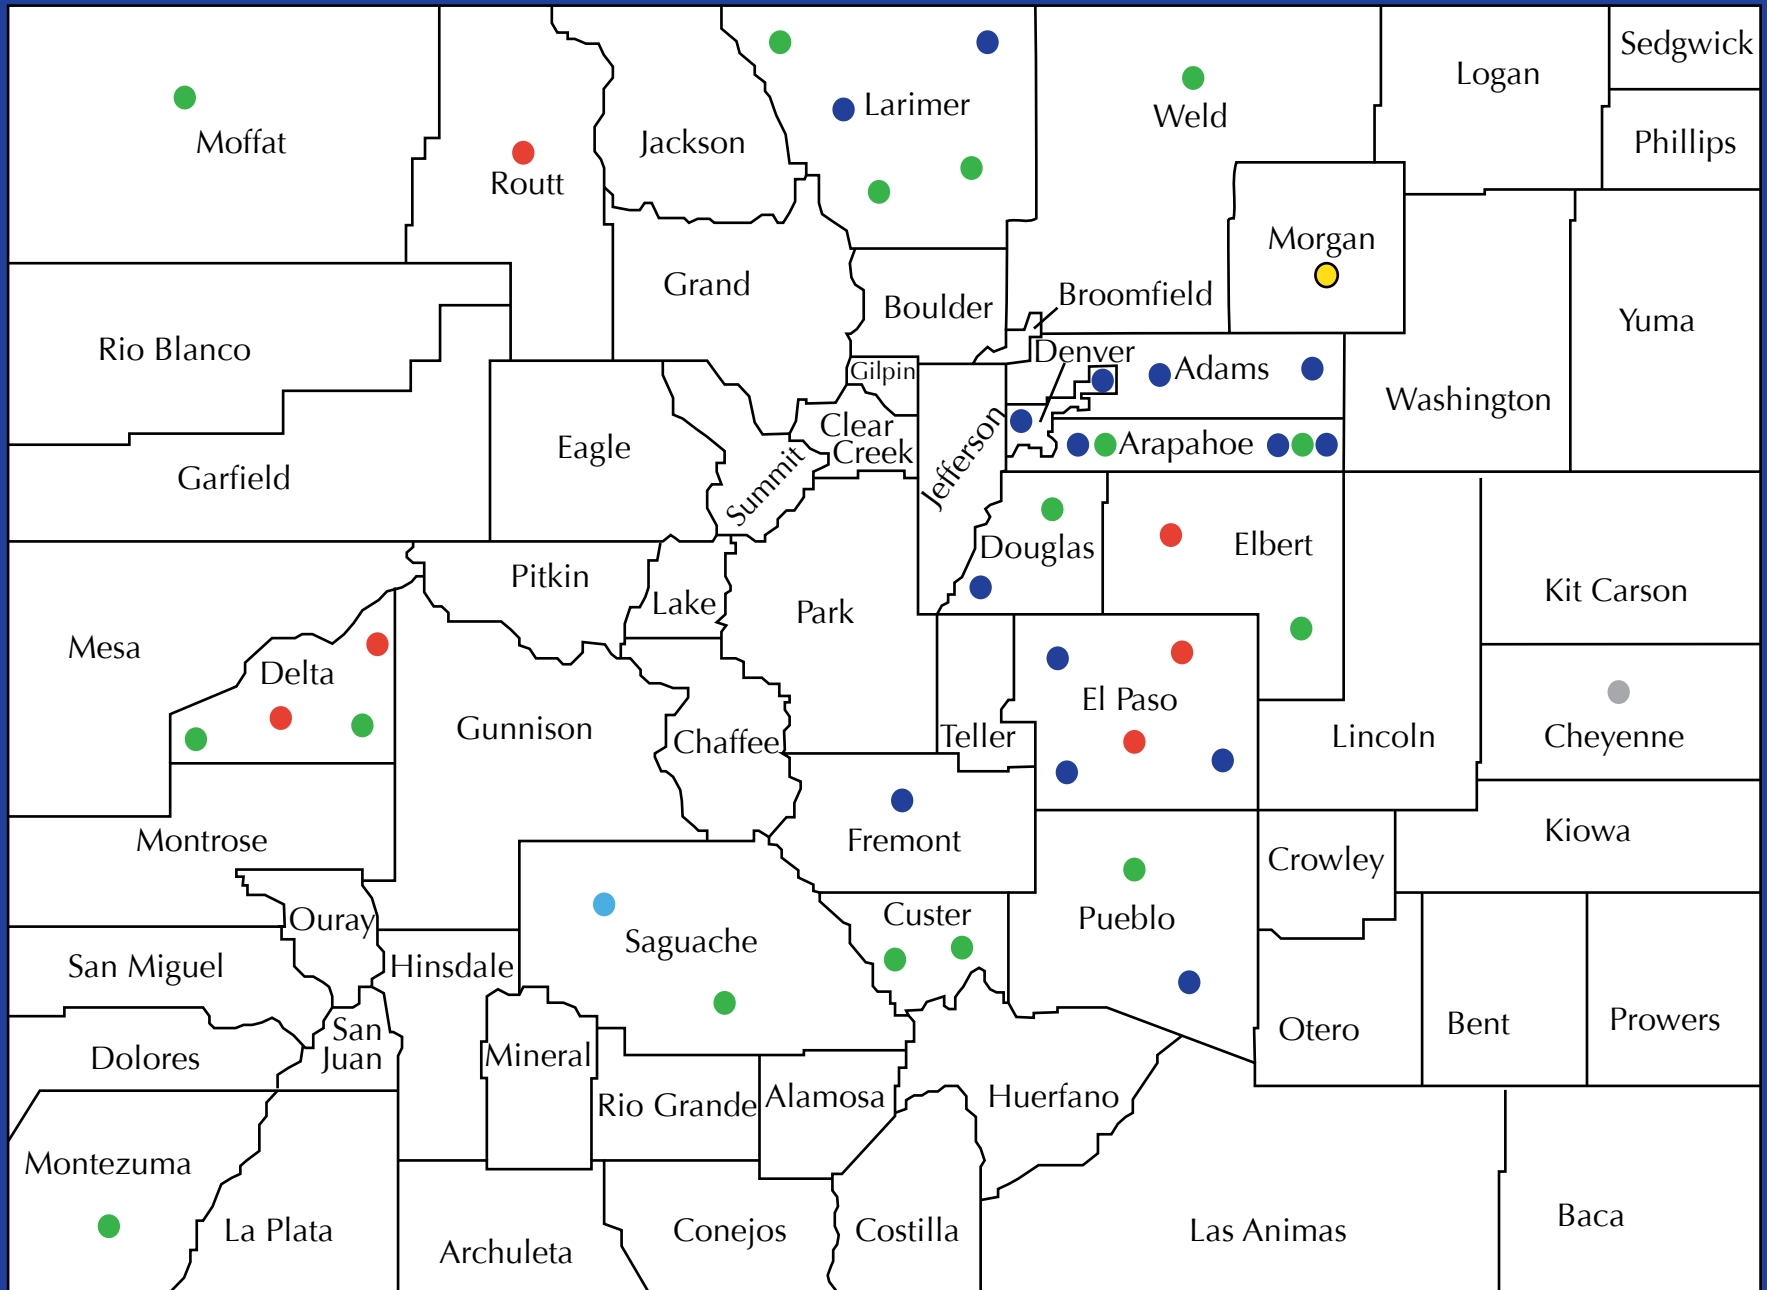

Colorado Puppy Mill Map

- < 50 Adult Dogs
- 50 - 150 Adult Dogs
- 150 - 200 Adult Dogs
- 200 - 500 Adult Dogs
- Kitty Mill
- Pet stores that sell puppy mill dogs

** Numbers current as of January 2017 from USDA and CO state records