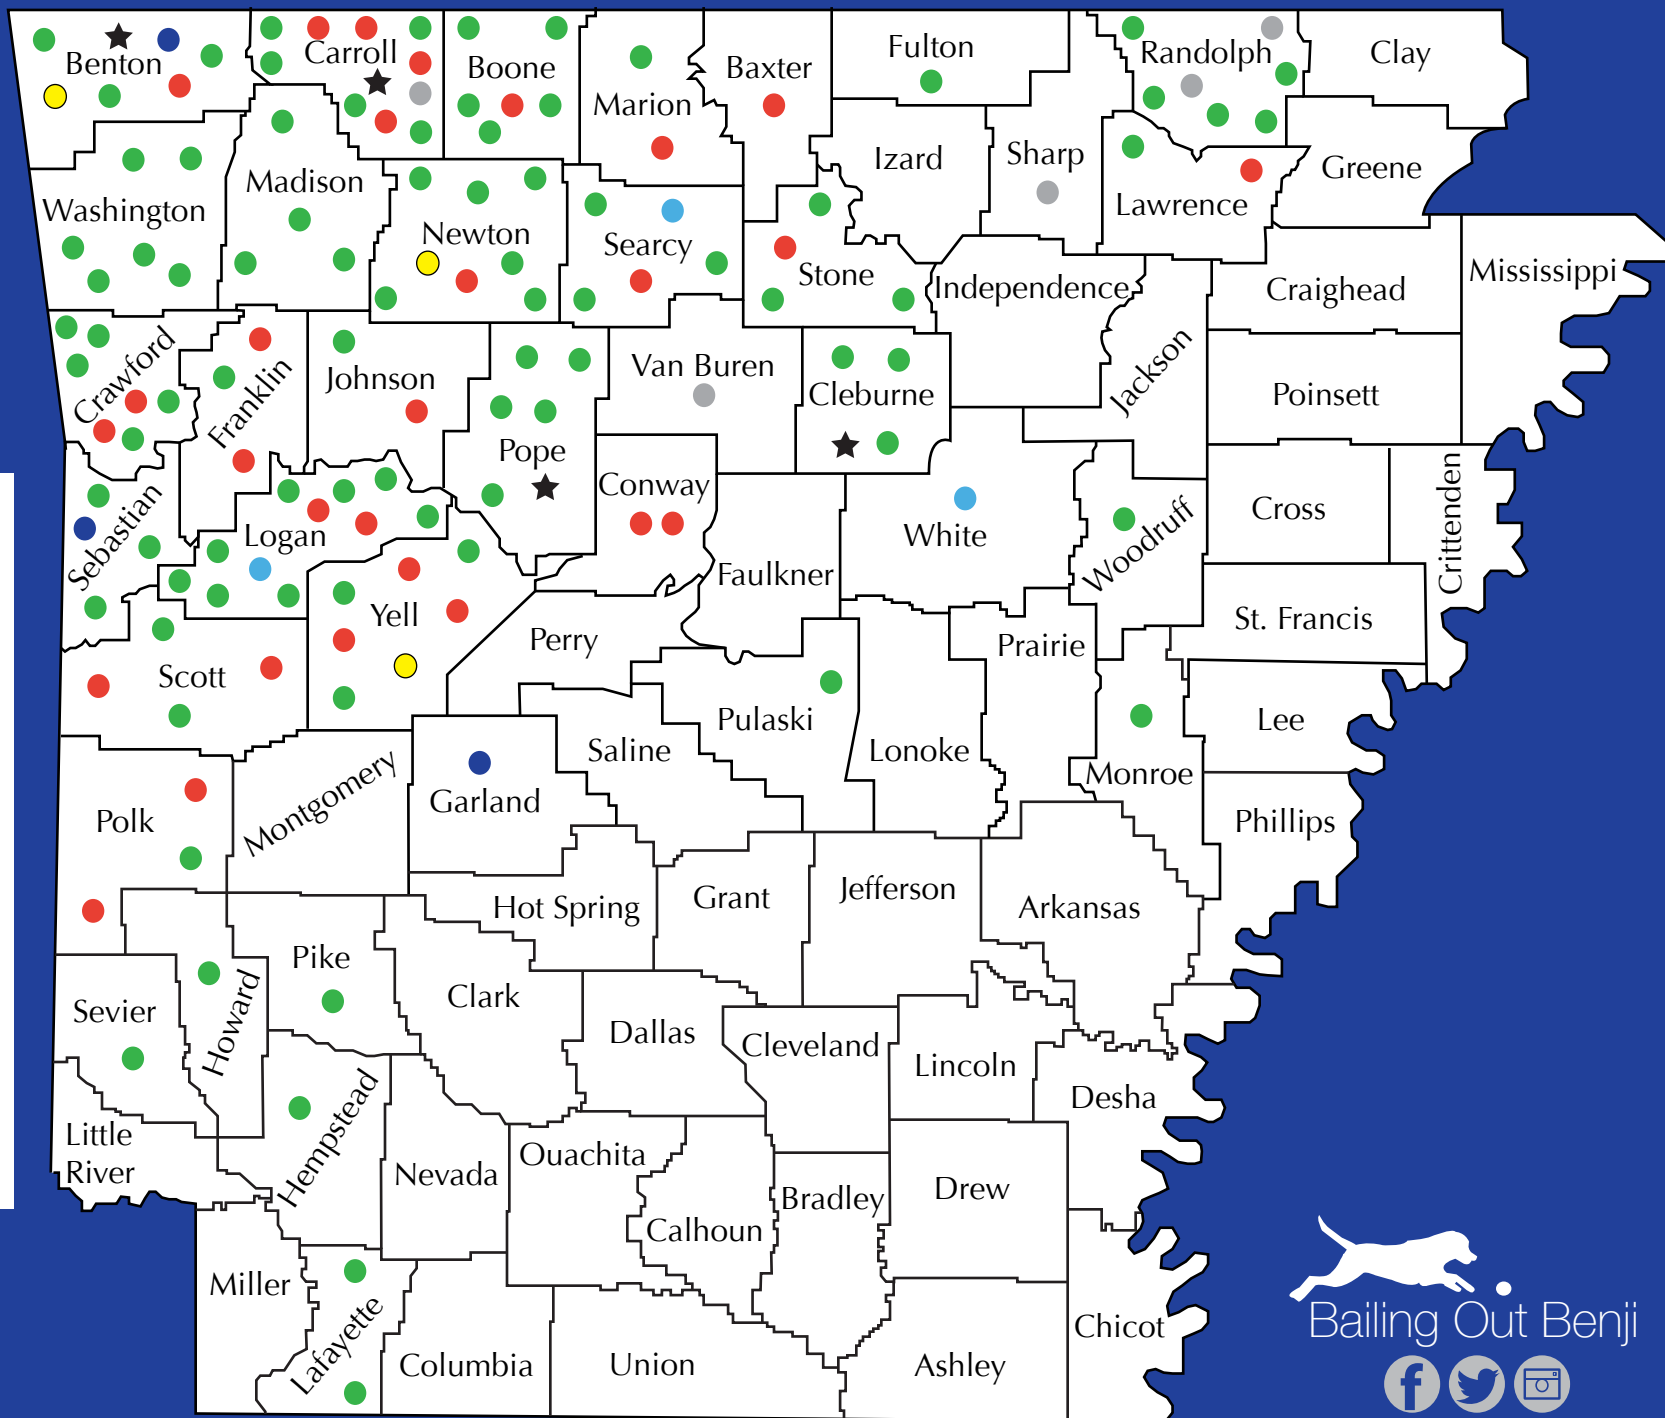

Arkansas Puppy Mill Map

- < 50 Adult Dogs
- 50 - 150 Adult Dogs
- 150 - 200 Adult Dogs
- 200 - 500 Adult Dogs
- Over 500 Adult Dogs
- Pet stores that sell puppy mill dogs
- Kitty Mill
- ★ On the HSUS "horrible hundred" list

** Numbers current as of January 2017 from USDA