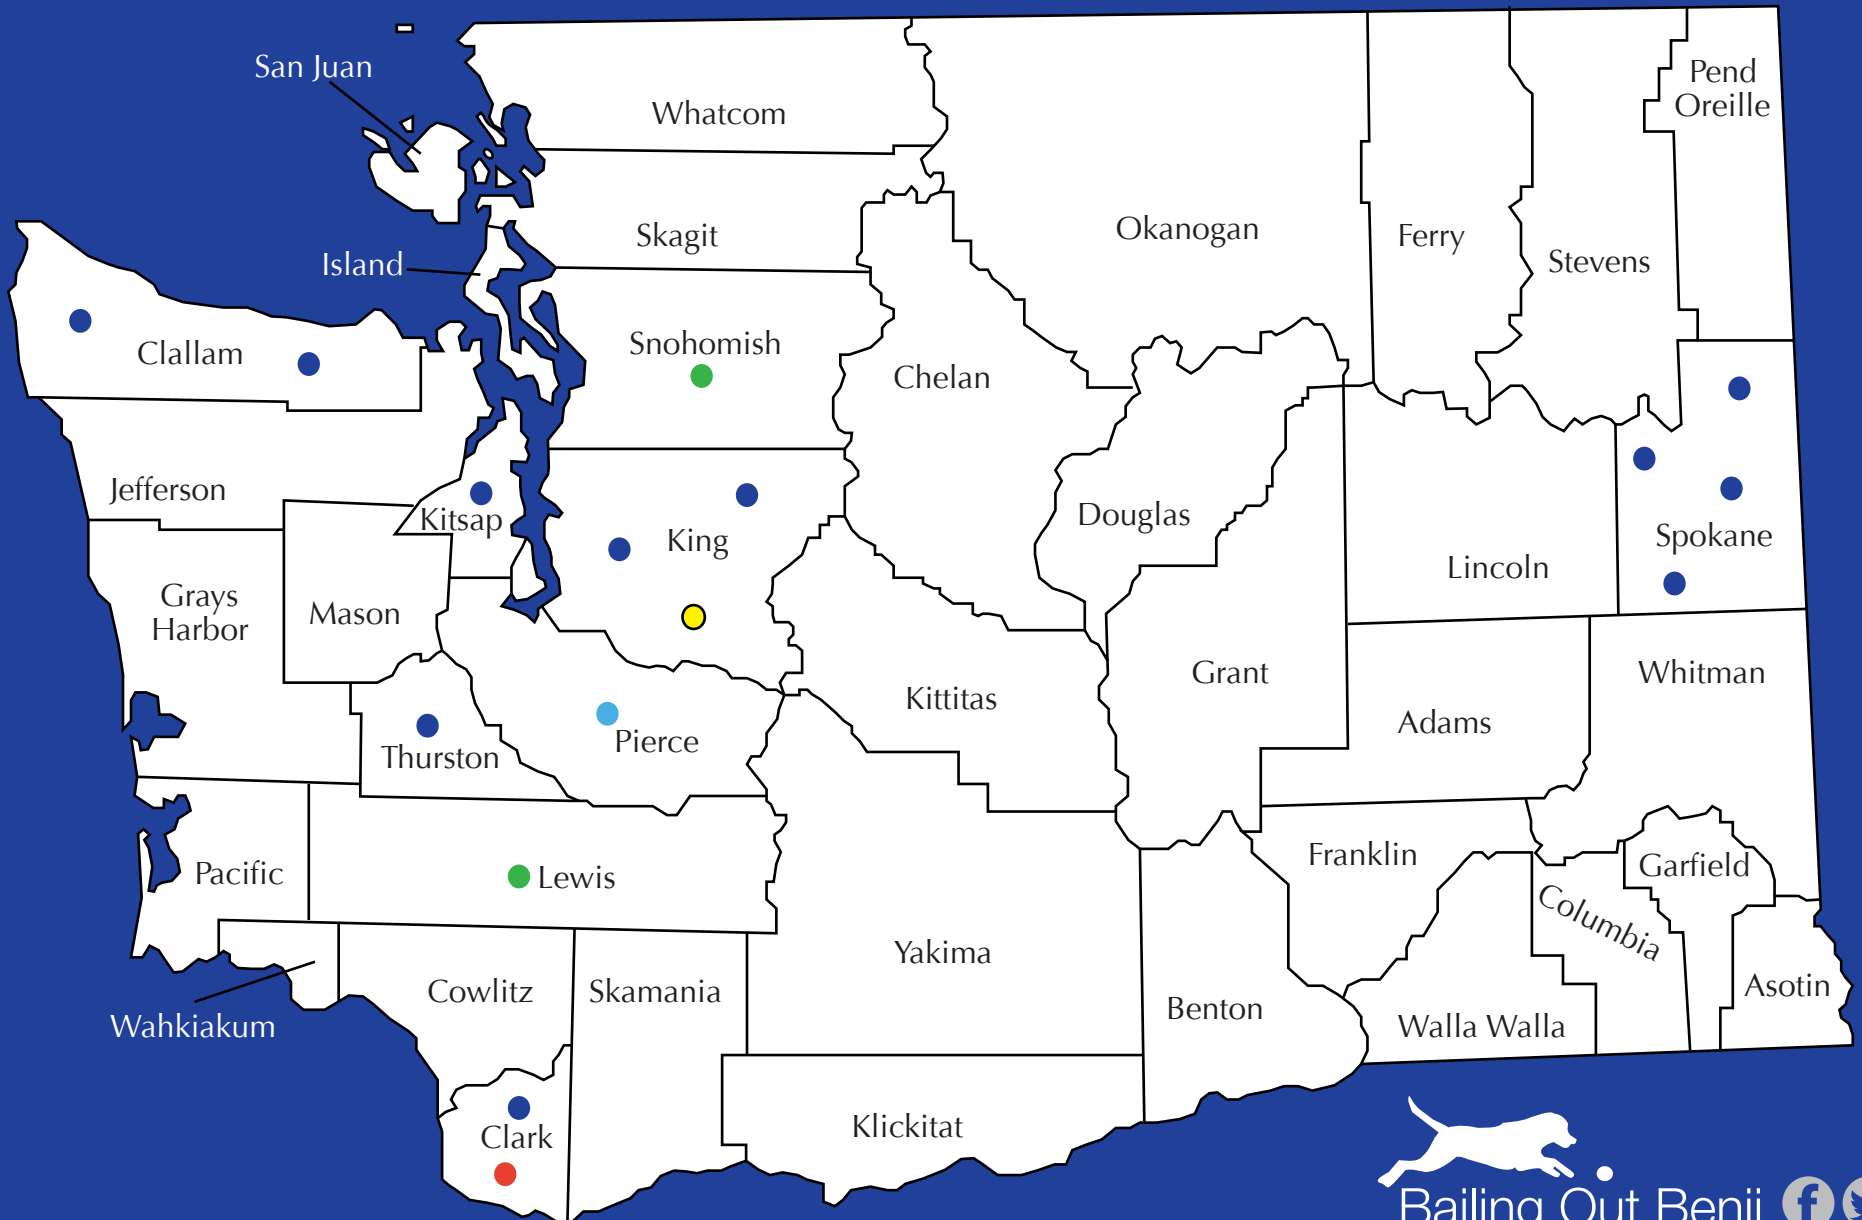

Washington Puppy Mill Map

● < 50 Adult Dogs ● 50 - 150 Adult Dogs ● 150 - 200 Adult Dogs ● Kitty Mill ● Pet stores that sell puppy mill dogs

** Numbers current as of January 2017 from USDA and WA state records