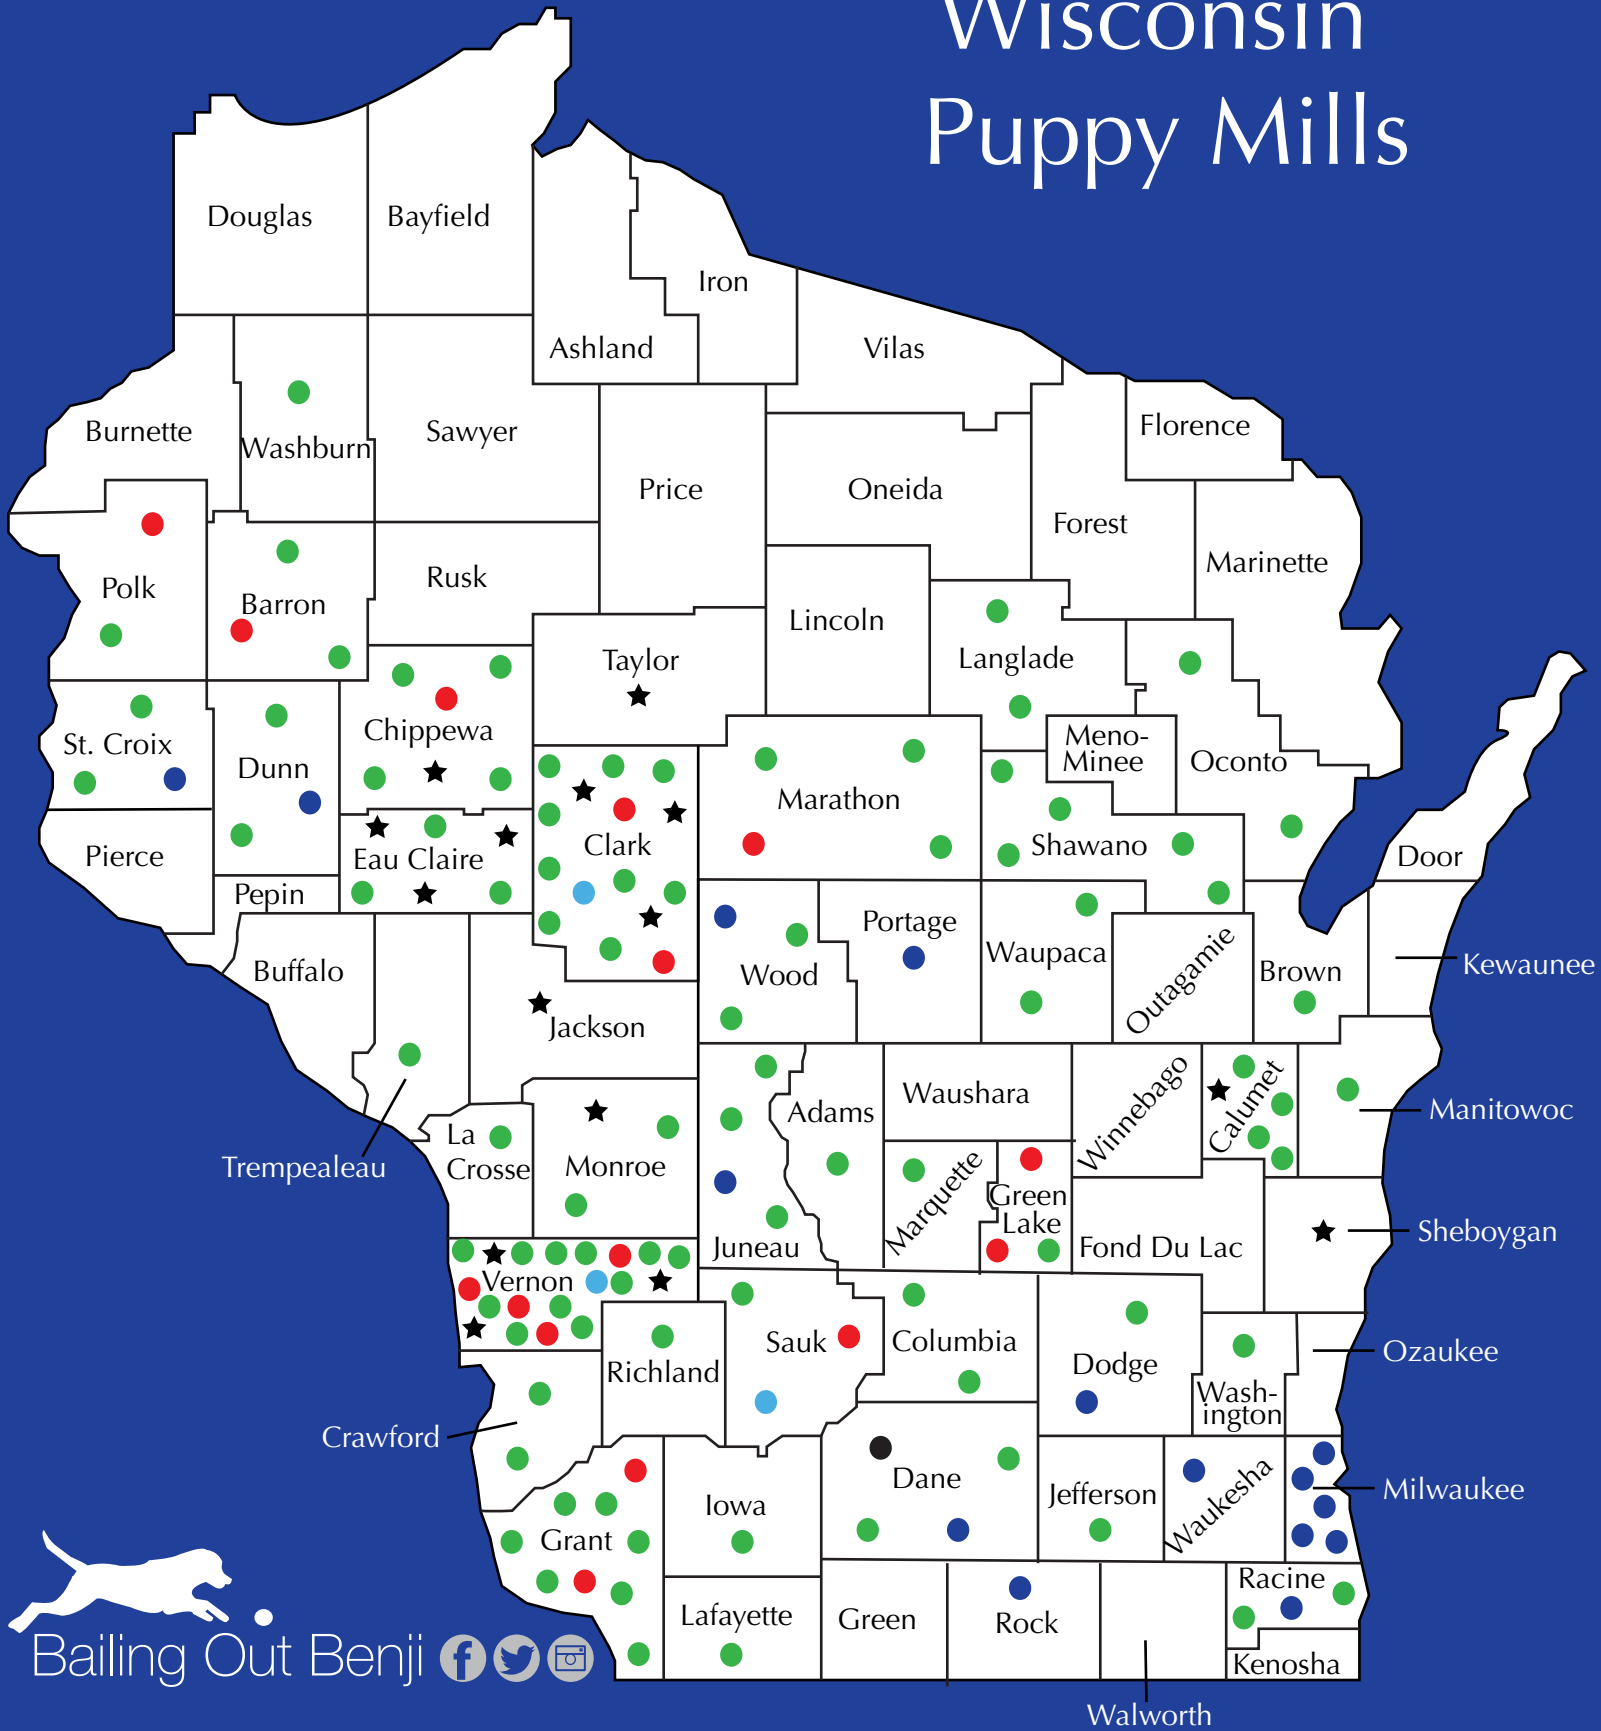

# Wisconsin Puppy Mills

Bailing Out Benji   

 < 50 Adult Dogs	 150 - 200 Adult Dogs	 Over 500 Adult Dogs	 Pet stores that sell puppy mill dogs
 50 - 150 Adult Dogs	 200 - 500 Adult Dogs	 Kitty Mill	 On the HSUS "horrible hundred" list

\* Numbers current as of 2019 USDA and state records