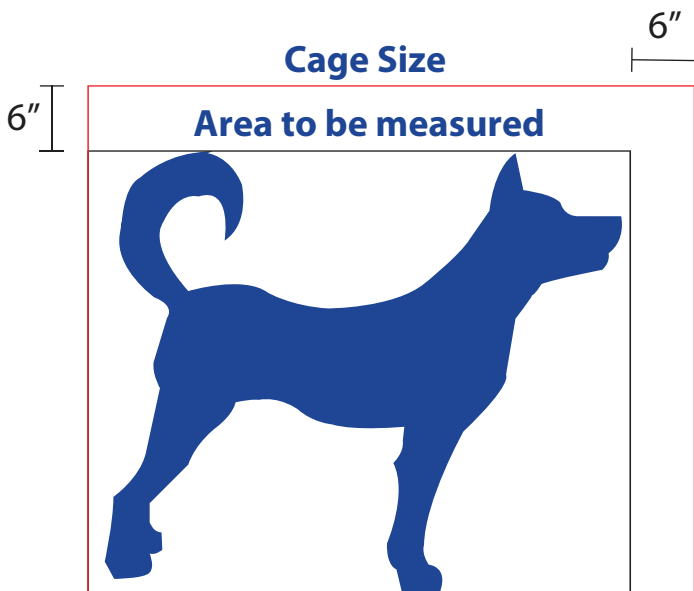

Wisconsin

Over 100 puppy mills

Over 2,000 adult dogs trapped

On the “Horrible Hundred” list 21 times since 2013

99% of puppies sold in pet stores are from a puppy mill

One large breed female can have over 160 puppies in 10 years of breeding

=

USDA cage standards:
Cage must be 6 inches larger than the dog on all sides.

You are the solution. Adopt.