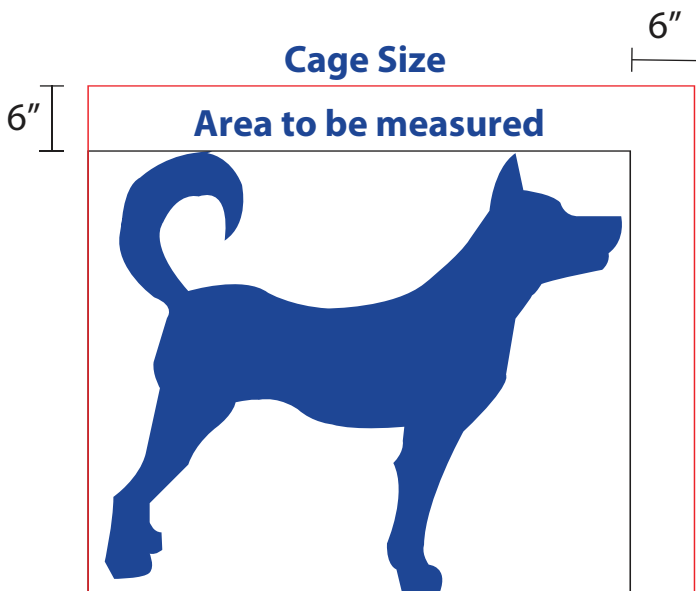

Iowa

Over 290 puppy mills

Over 17,000 adult dogs trapped

On the “Horrible Hundred” list 56 times since 2013

99% of puppies sold in pet stores are from a puppy mill

One large breed female can have over 160 puppies in 10 years of breeding

=

USDA cage standards:
Cage must be 6 inches larger than the dog on all sides.

You are the solution. Adopt.