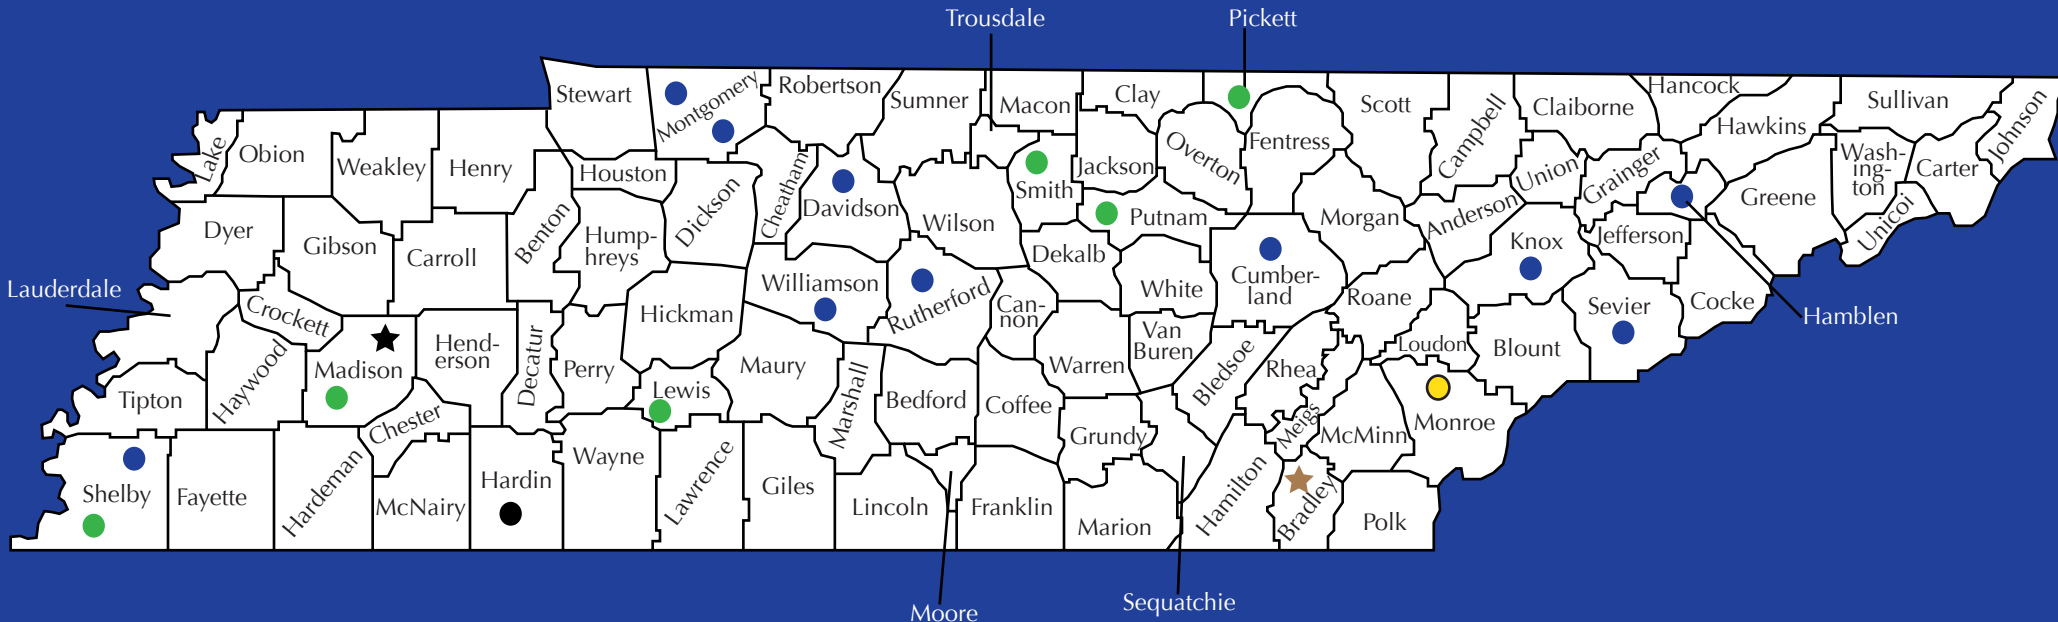

Tennessee Puppy Mill Map

Bailing Out Benji   

 < 50 Adult Dogs

 50 - 150 Adult Dogs

 150 - 200 Adult Dogs

 200 - 500 Adult Dogs

 500+ Adult Dogs

 Kitty Mill