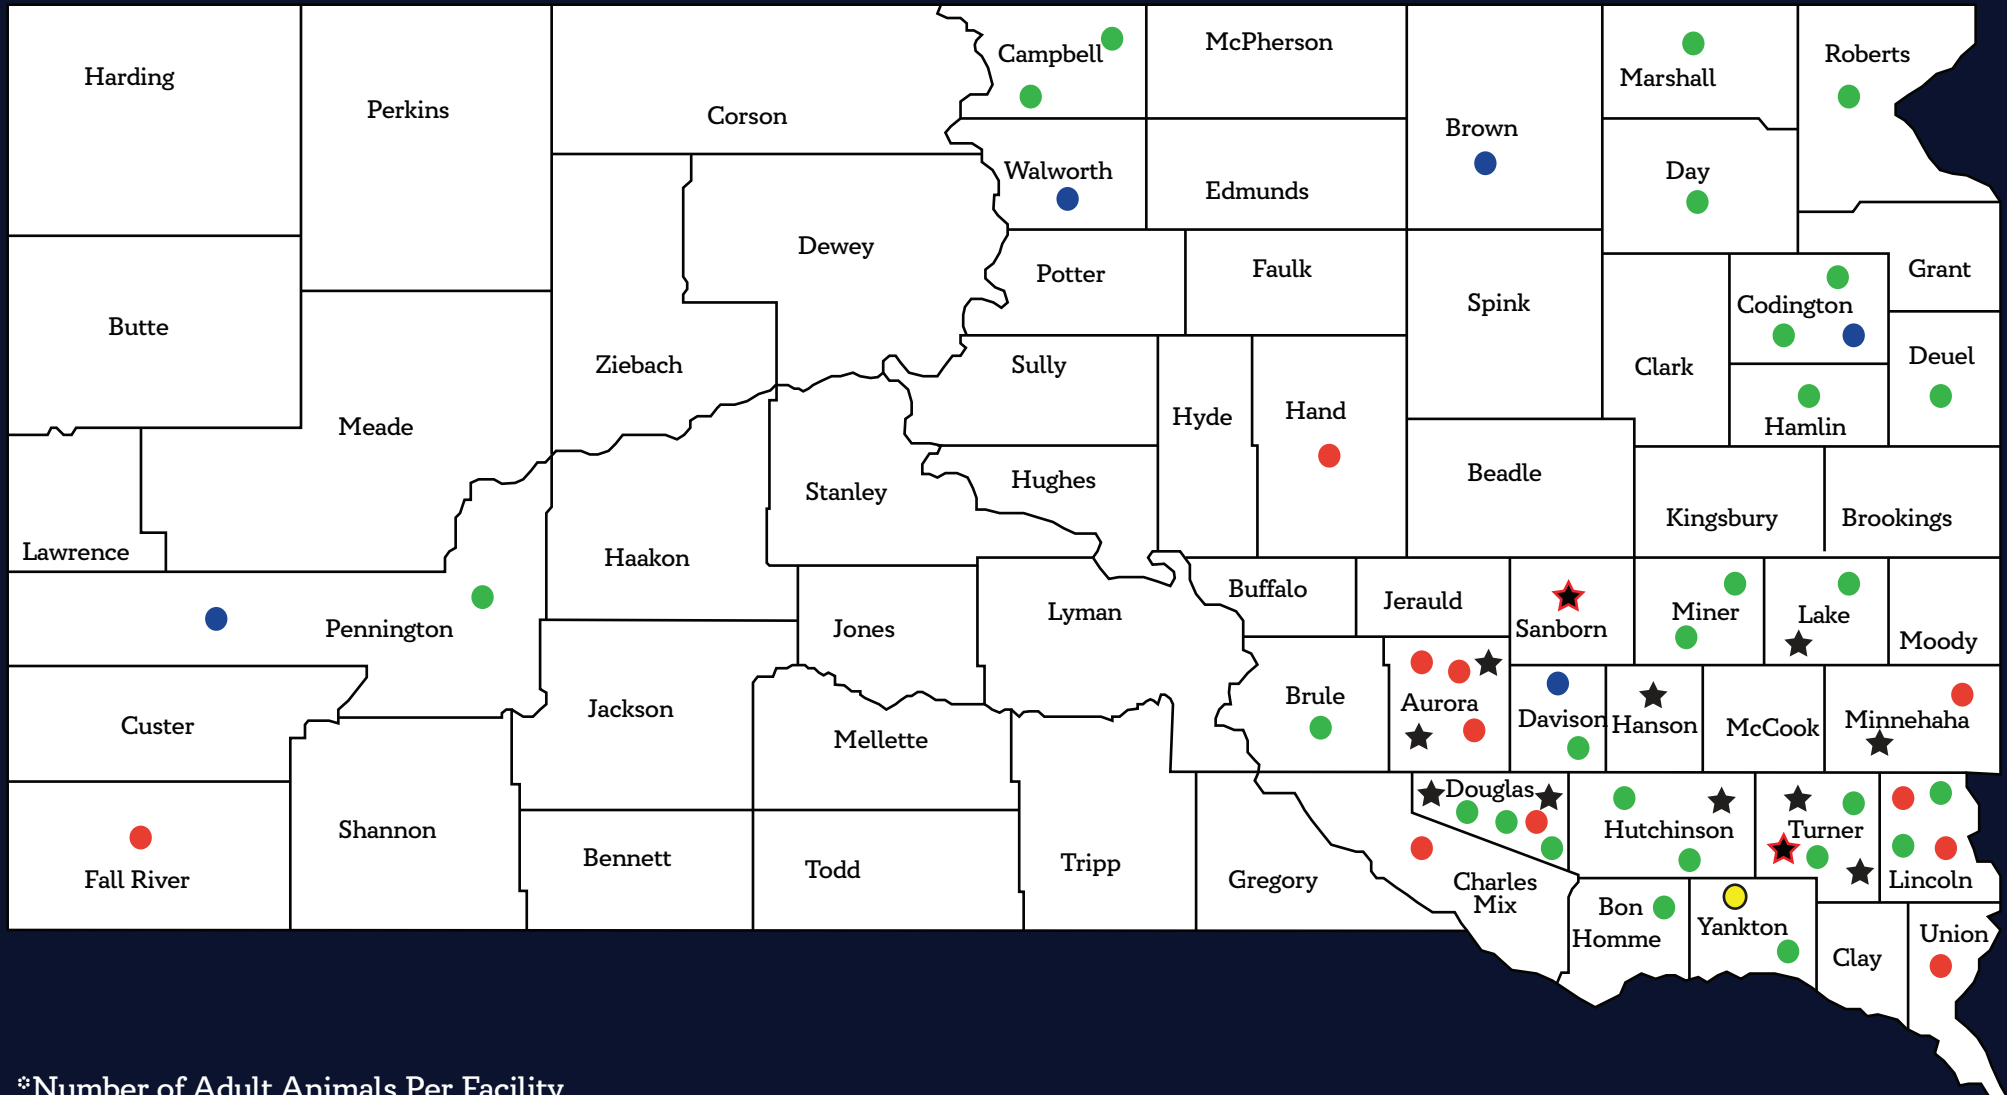

# South Dakota Puppy Mills

Research obtained by Bailing Out Benji  
from 2020 USDA and state records

\*Number of Adult Animals Per Facility

- 0-49\*
- 50 - 149\*
- 150 - 249\*
- 250 - 399\*
- 400 - 749 \*
- 750 - 999 \*
- 1000+ \*
- Pet stores that sell puppies
- Auction house / flea markets
- ★ On the HSUS "horrible hundred" list
- ★ Repeat offenders on "horrible hundred" list
- Cat Breeders