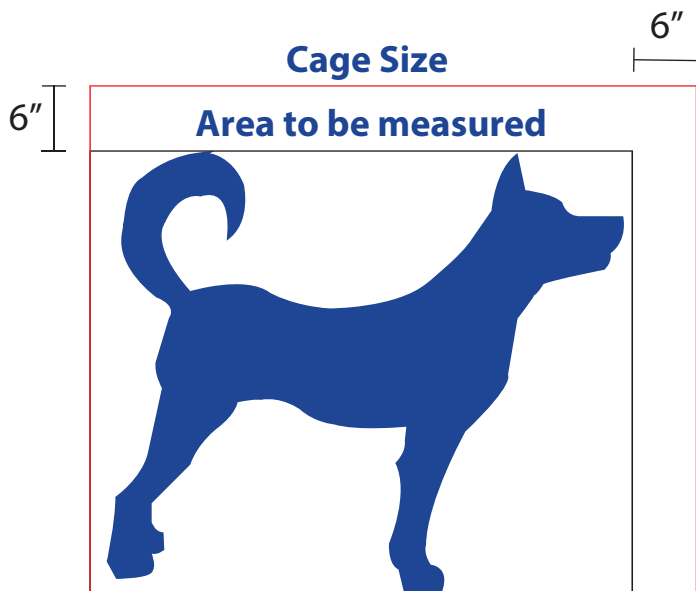

=

USDA cage standards:
Cage must be 6 inches larger than the dog on all sides.

You are the solution. Adopt.