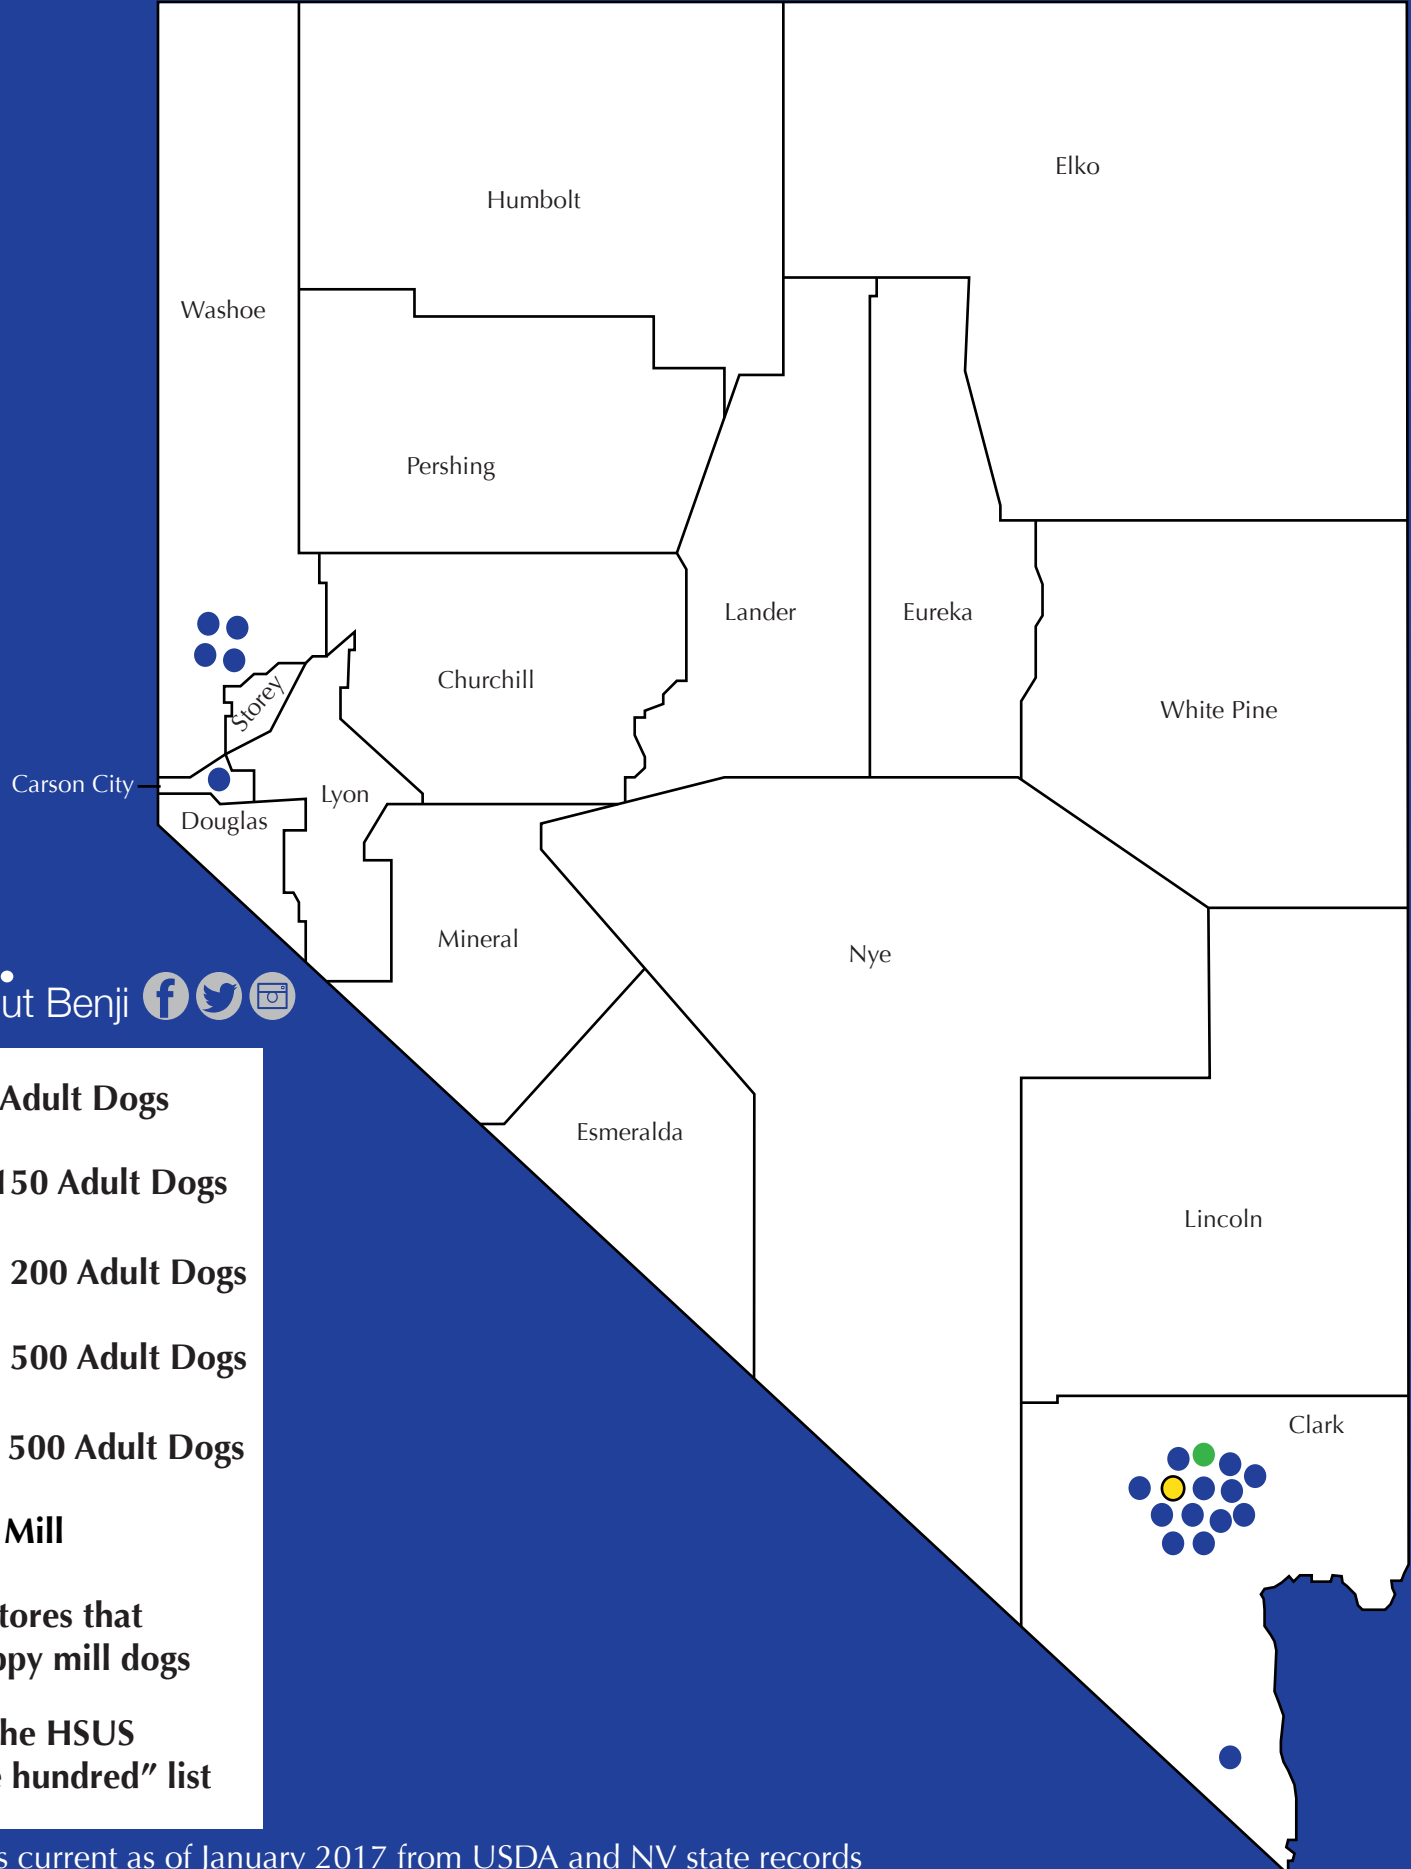

Nevada Puppy Mill Map

Bailing Out Benji

- < 50 Adult Dogs
- 50 - 150 Adult Dogs
- 150 - 200 Adult Dogs
- 200 - 500 Adult Dogs
- Over 500 Adult Dogs
- Kitty Mill
- Pet stores that sell puppy mill dogs
- ★ On the HSUS "horrible hundred" list

** Numbers current as of January 2017 from USDA and NV state records