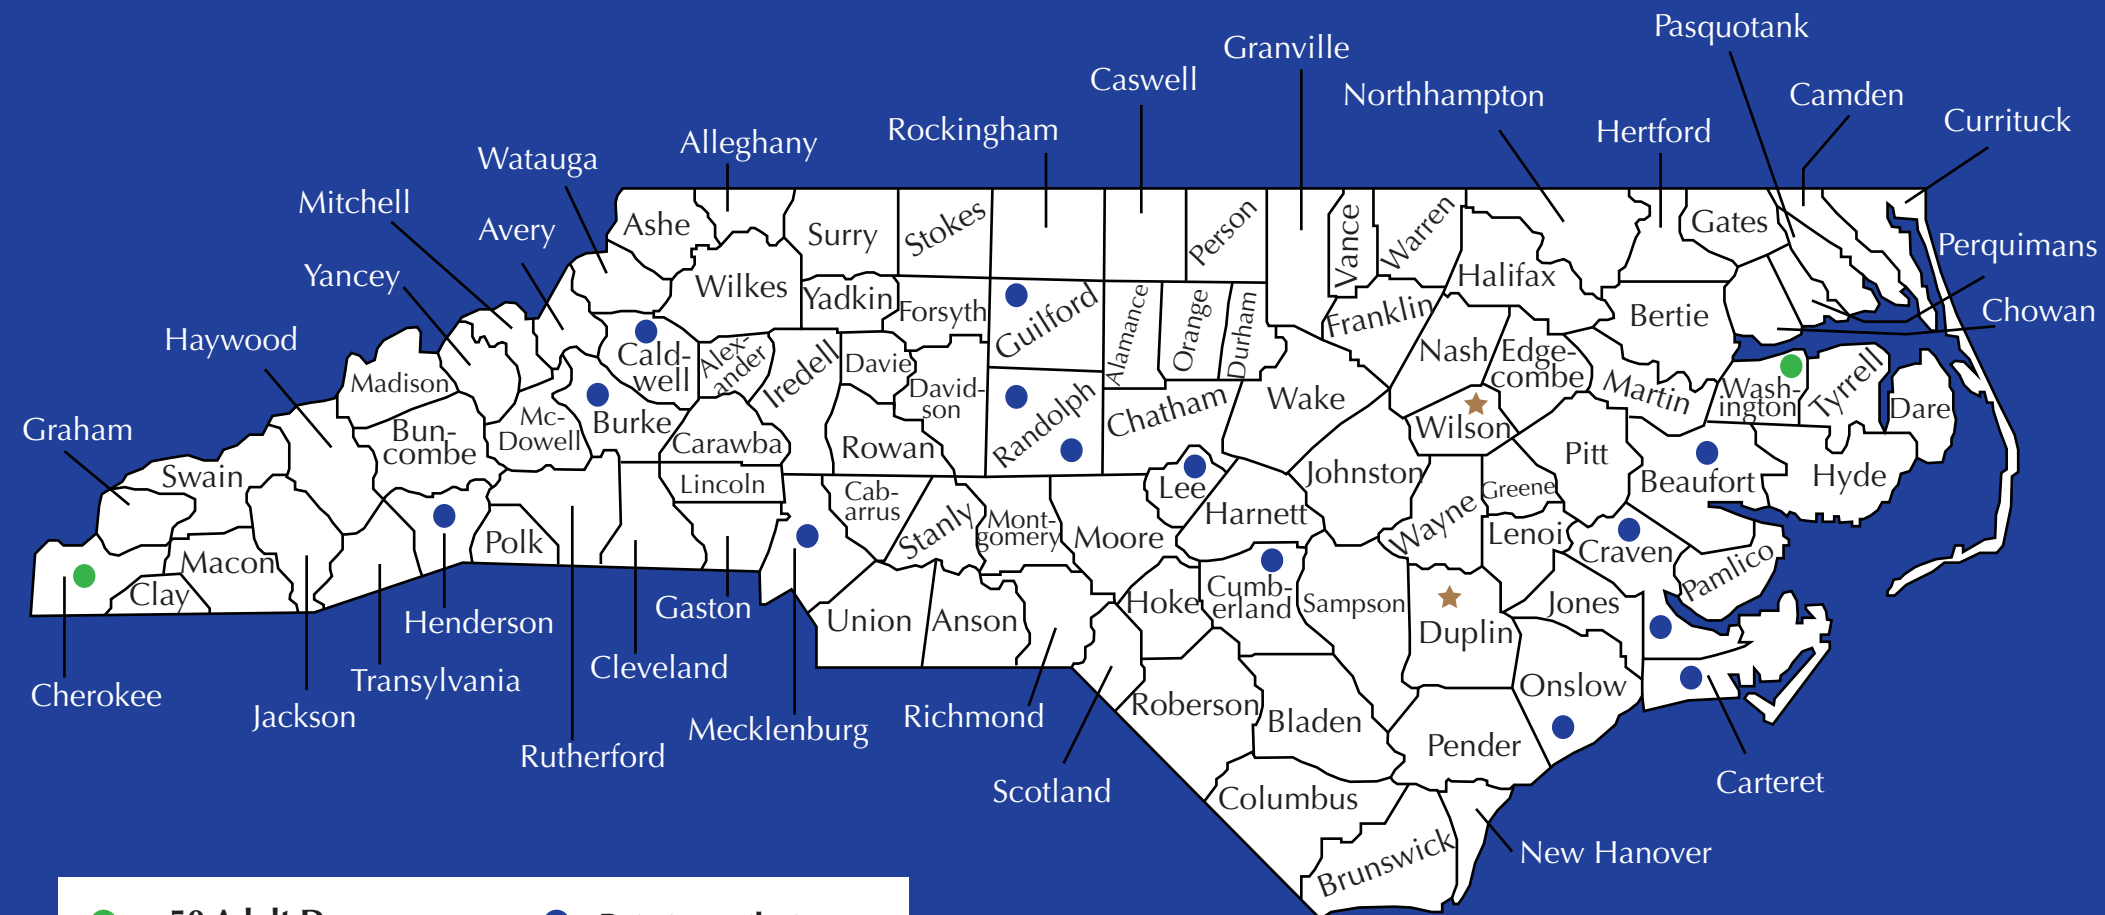

North Carolina Puppy Mills

Bailing Out Benji   

 < 50 Adult Dogs	 Pet stores that sell puppy mill dogs
 50 - 150 Adult Dogs	 On the HSUS "horrible hundred" list
 150 - 200 Adult Dogs	 Former HSUS "horrible hundred" mill
 200 - 500 Adult Dogs	

** Numbers current as of January 2017 from USDA and NC state records