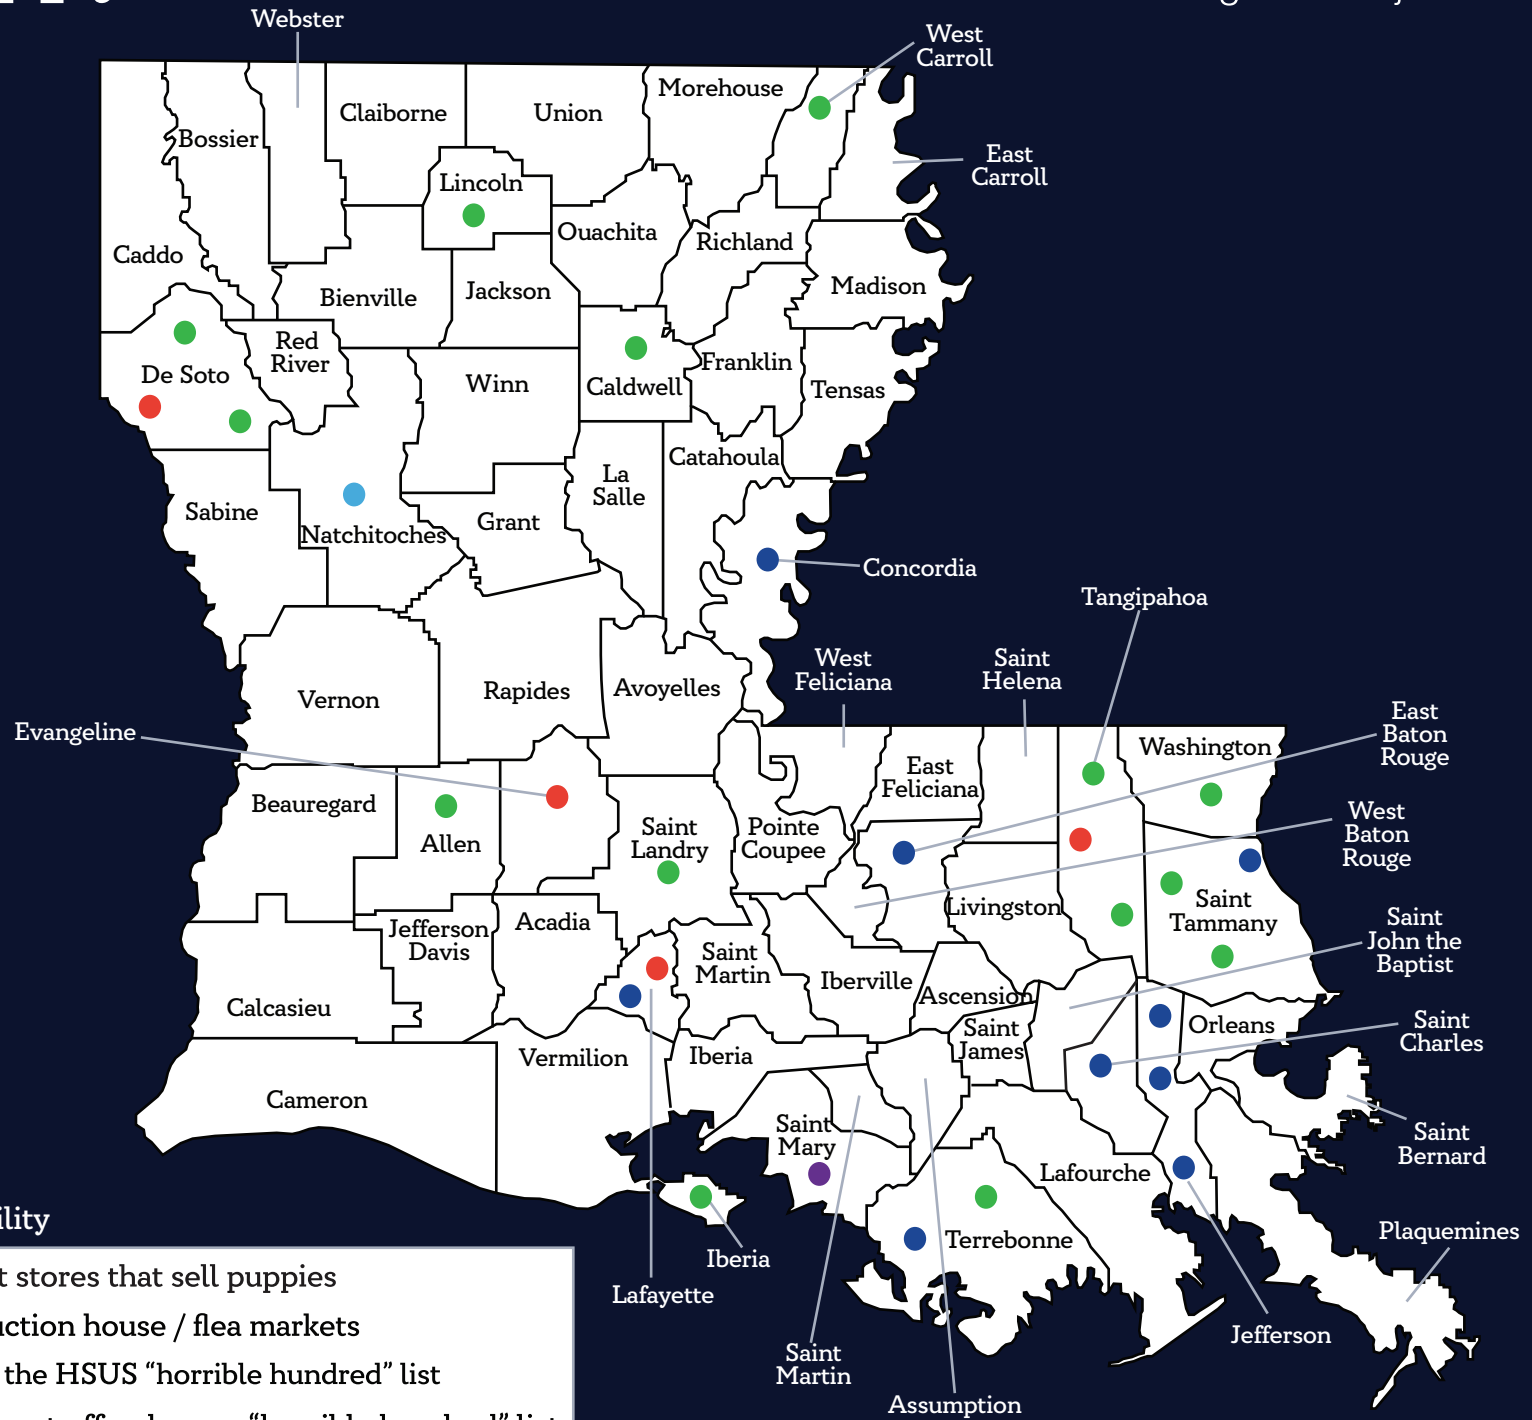

Louisiana Puppy Mills

Research obtained by Bailing Out Benji
from 2020 USDA and state records

*Number of Adult Animals Per Facility

- 0-49*
- 50 - 149*
- 150 - 249*
- 250 - 399*
- 400 - 749 *
- 750 - 999 *
- 1000+ *
- Cat Breeders
- Pet stores that sell puppies
- Auction house / flea markets
- ★ On the HSUS "horrible hundred" list
- ★ Repeat offenders on "horrible hundred" list