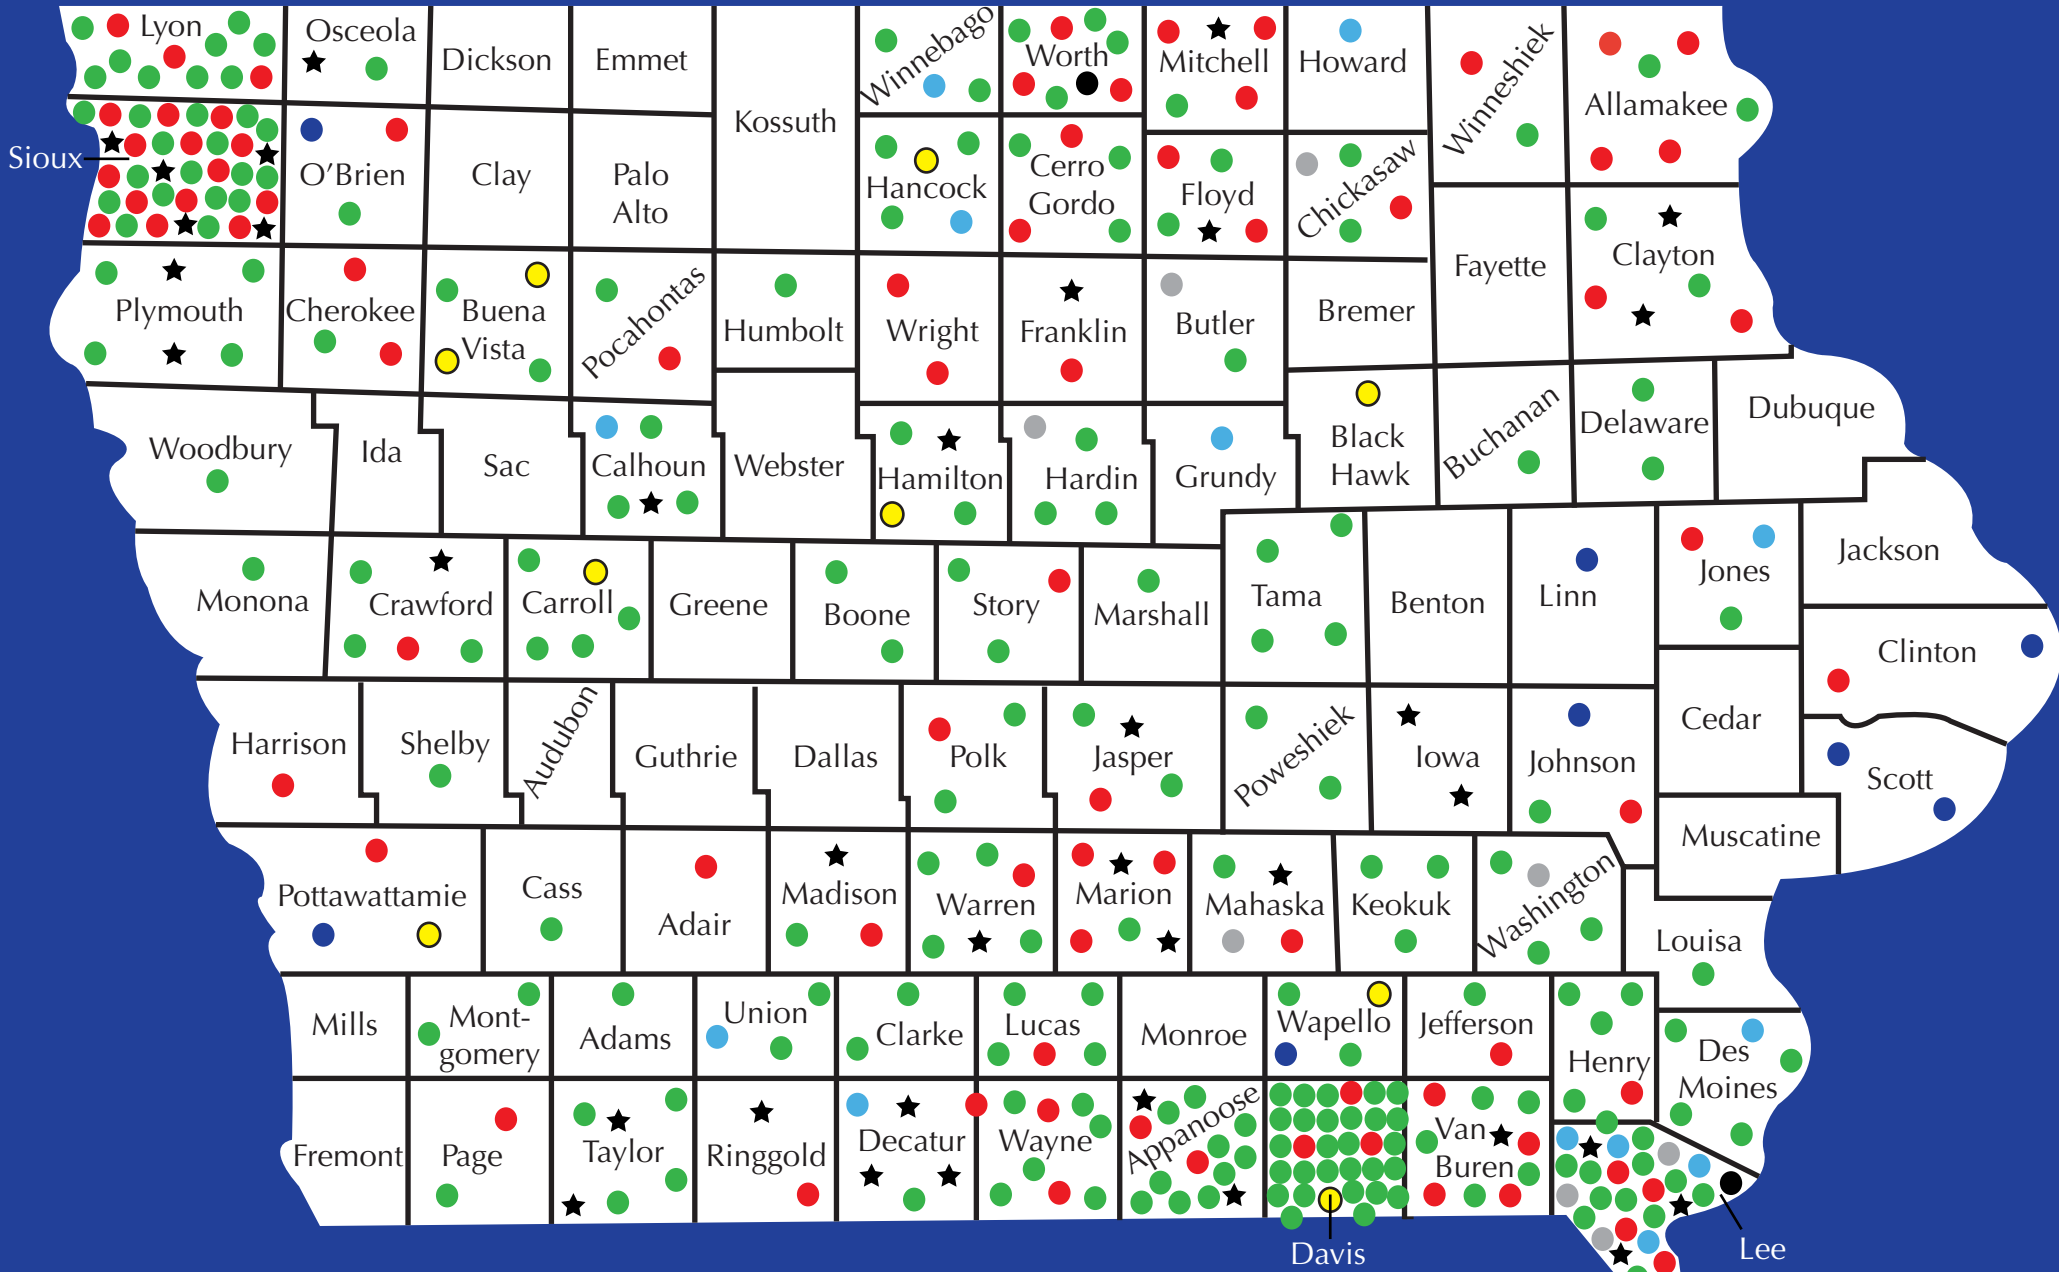

Iowa Puppy Mills

- < 50 Adult Dogs
- 150 - 200 Adult Dogs
- Over 500 Adult Dogs
- Pet stores that sell puppy mill dogs
- 50 - 150 Adult Dogs
- 200 - 500 Adult Dogs
- Kitty Mill
- ★ On the HSUS "horrible hundred" list

* Numbers current as of 2019 USDA and state records