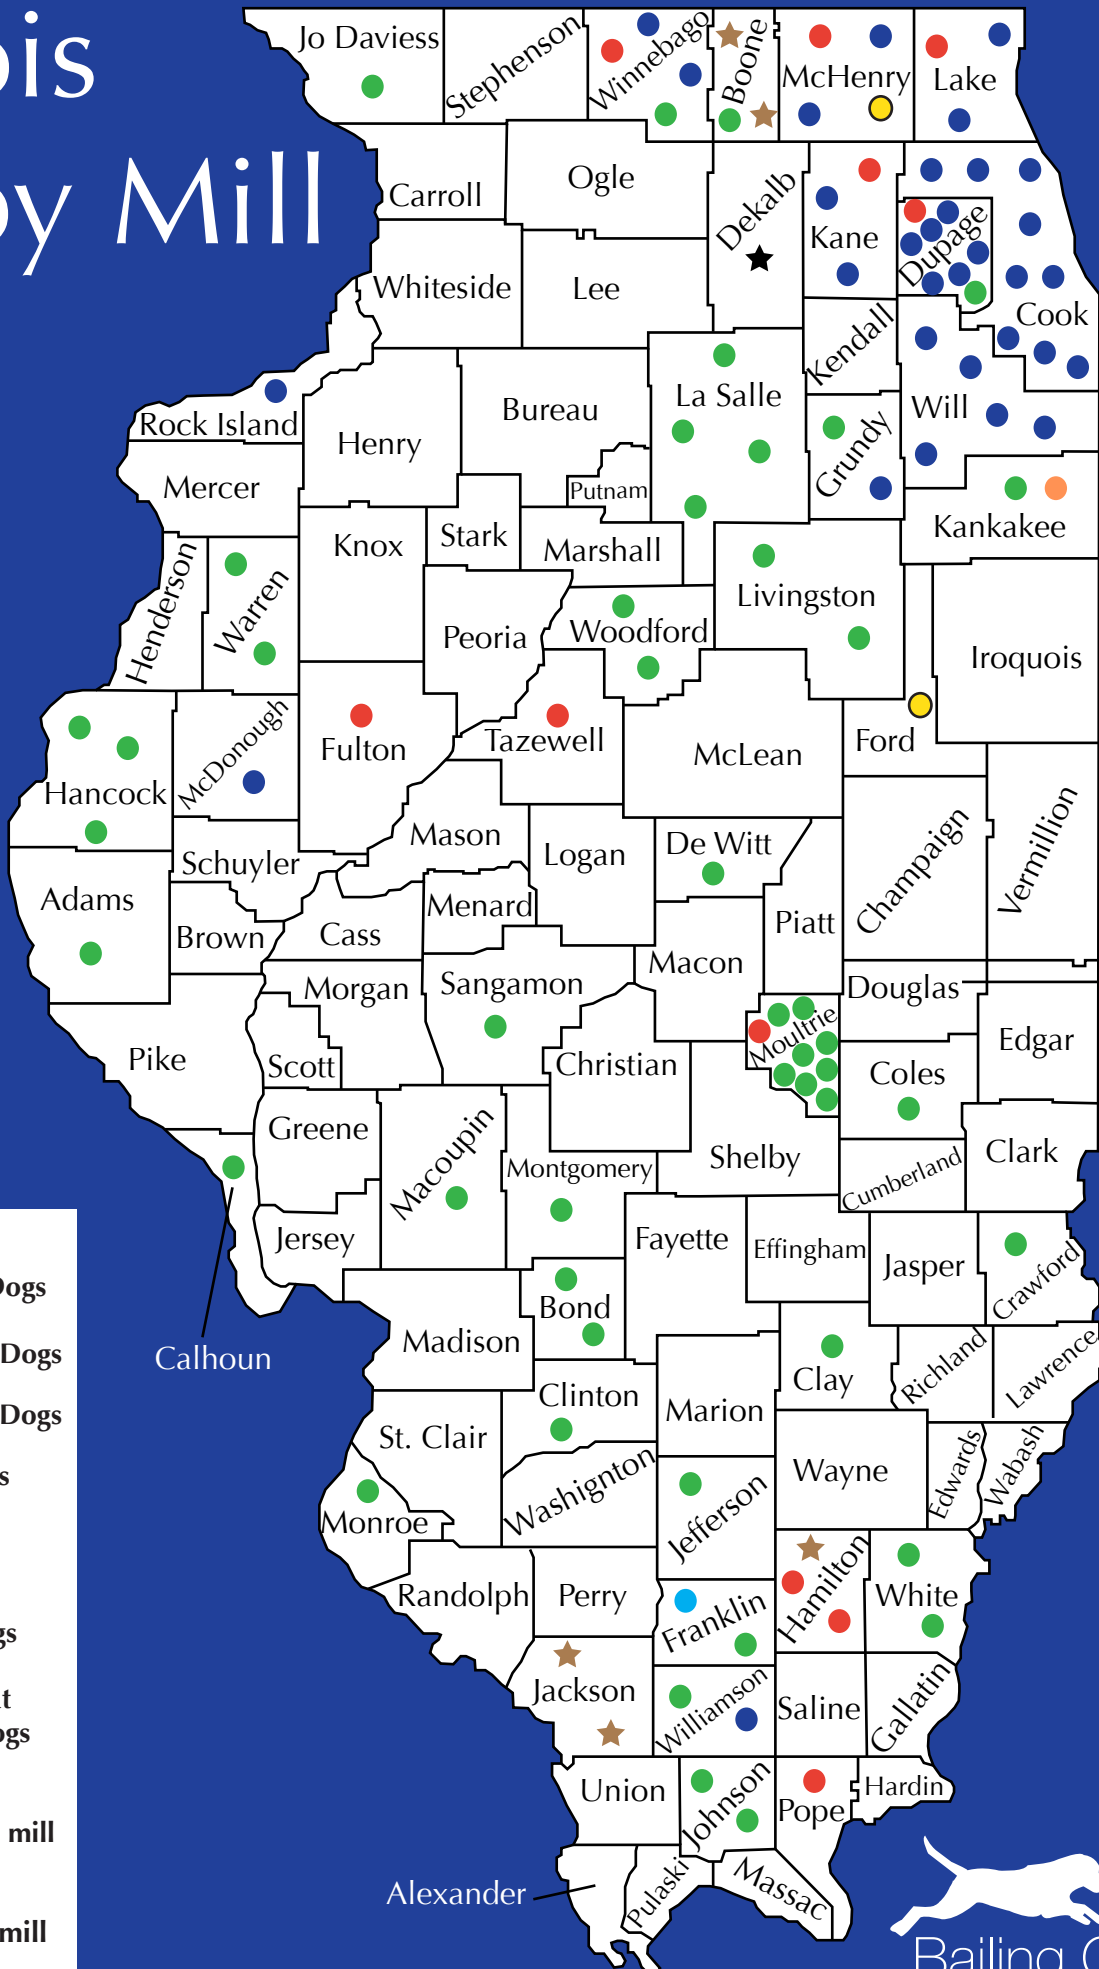

Illinois Puppy Mill Map

- < 50 Adult Dogs
- 50 - 150 Adult Dogs
- 150 - 200 Adult Dogs
- 200 - 500 Adult Dogs
- 500+ Adult Dogs
- Kitty Mill
- Pet stores that sell puppy mill dogs
- Flea Markets that sell puppy mill dogs
- ★ Current HSUS "horrible hundred" mill
- ★ Former HSUS "horrible hundred" mill

Bailing Out Benji

* Numbers current as of January 2017 from USDA and IL state records