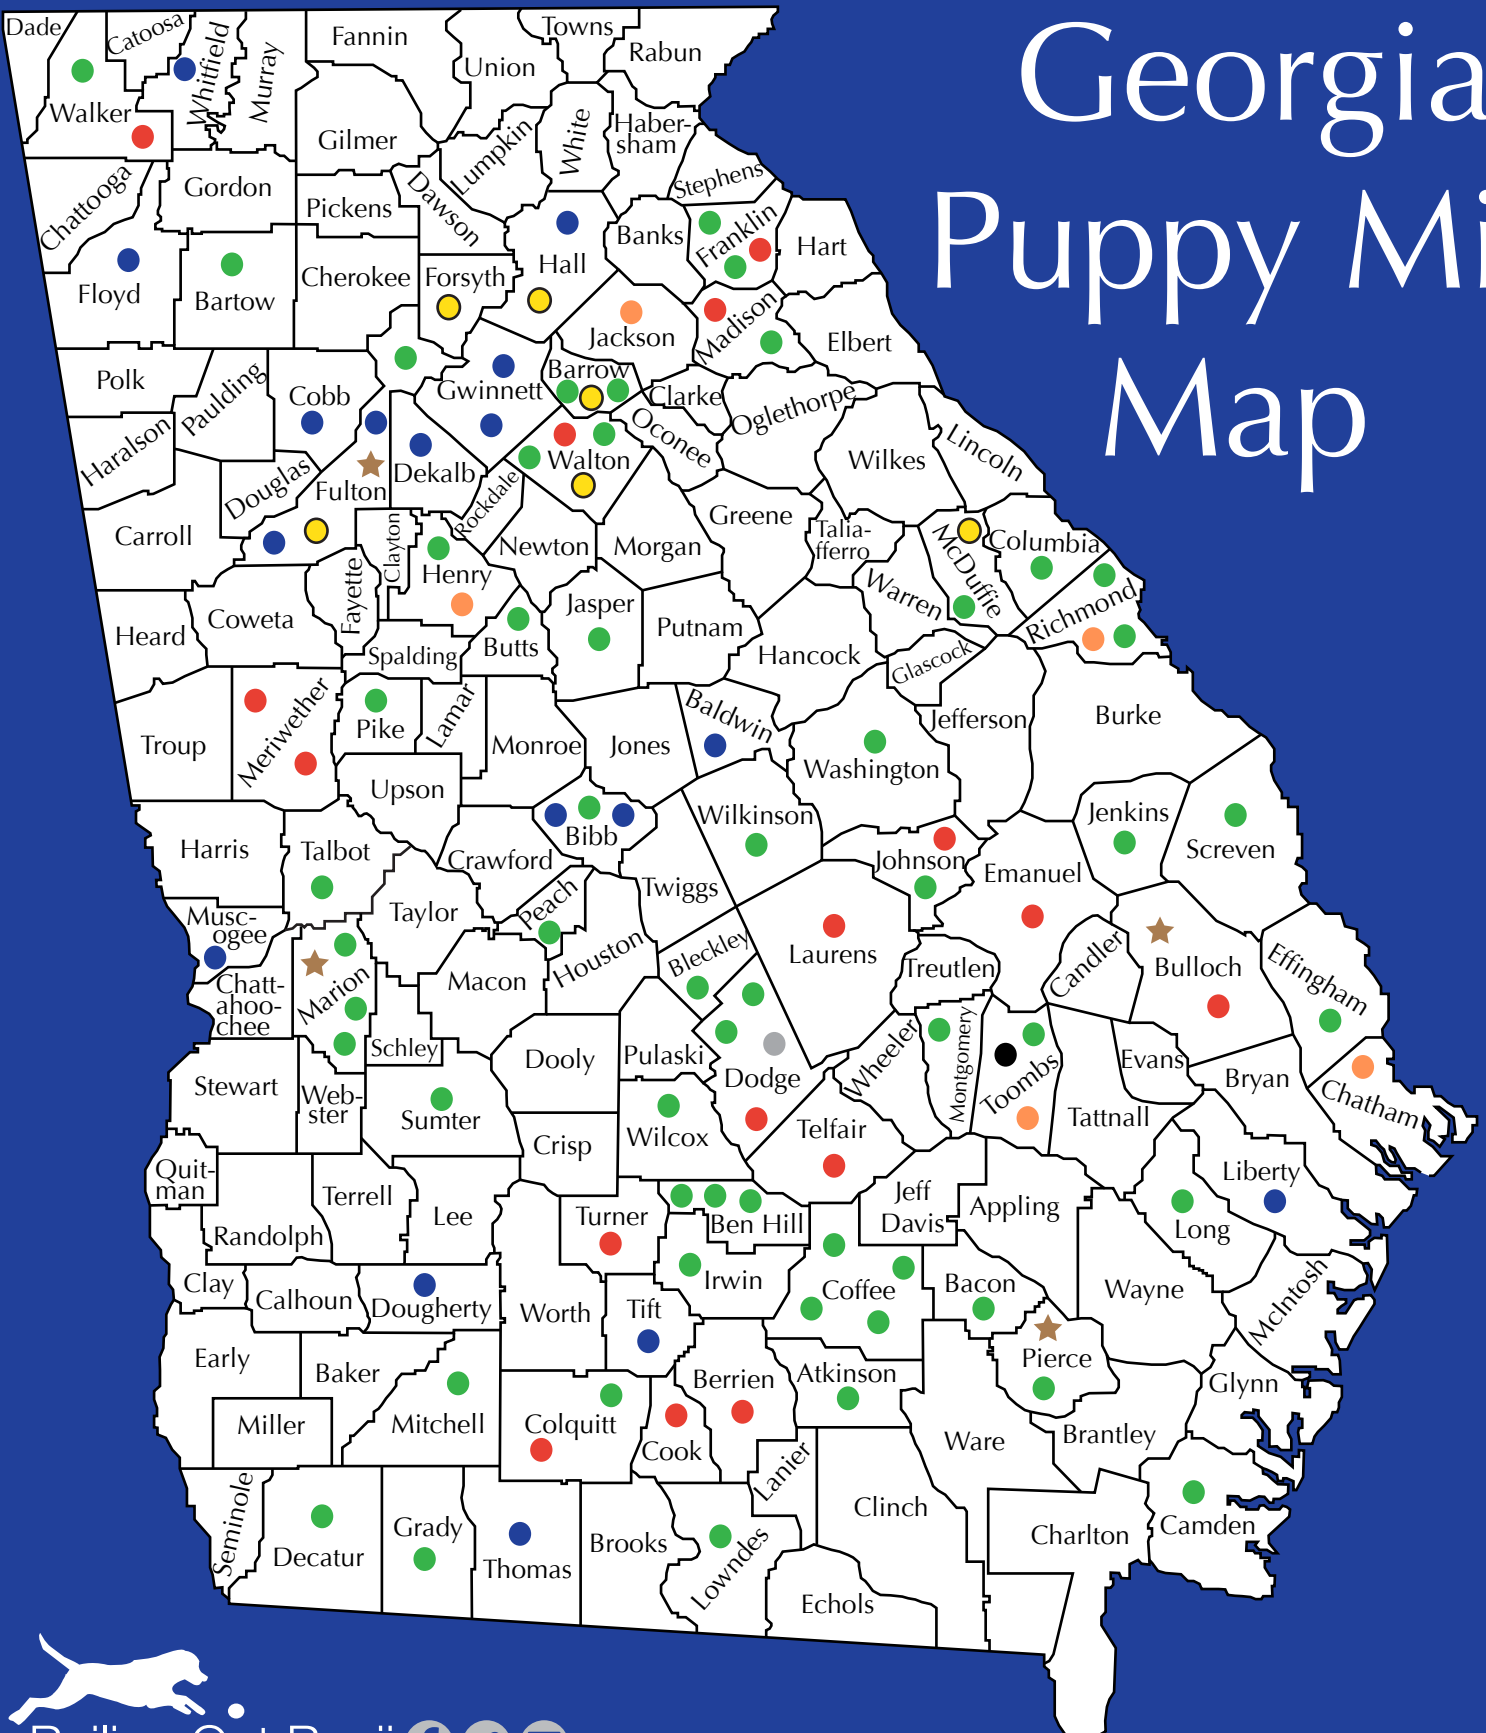

Georgia Puppy Mill Map

Bailing Out Benji   

- < 50 Adult Dogs
- 50 - 150 Adult Dogs
- 150 - 200 Adult Dogs
- 200 - 500 Adult Dogs
- 500+ Adult Dogs
- Kitty Mill
- Pet stores that sell puppy mill dogs
- Flea Markets that sell puppy mill dogs
- ★ On current HSUS "horrible hundred" list
- ★ Former HSUS "horrible hundred" mill

** Numbers current as of January 2017 from USDA and GA state records