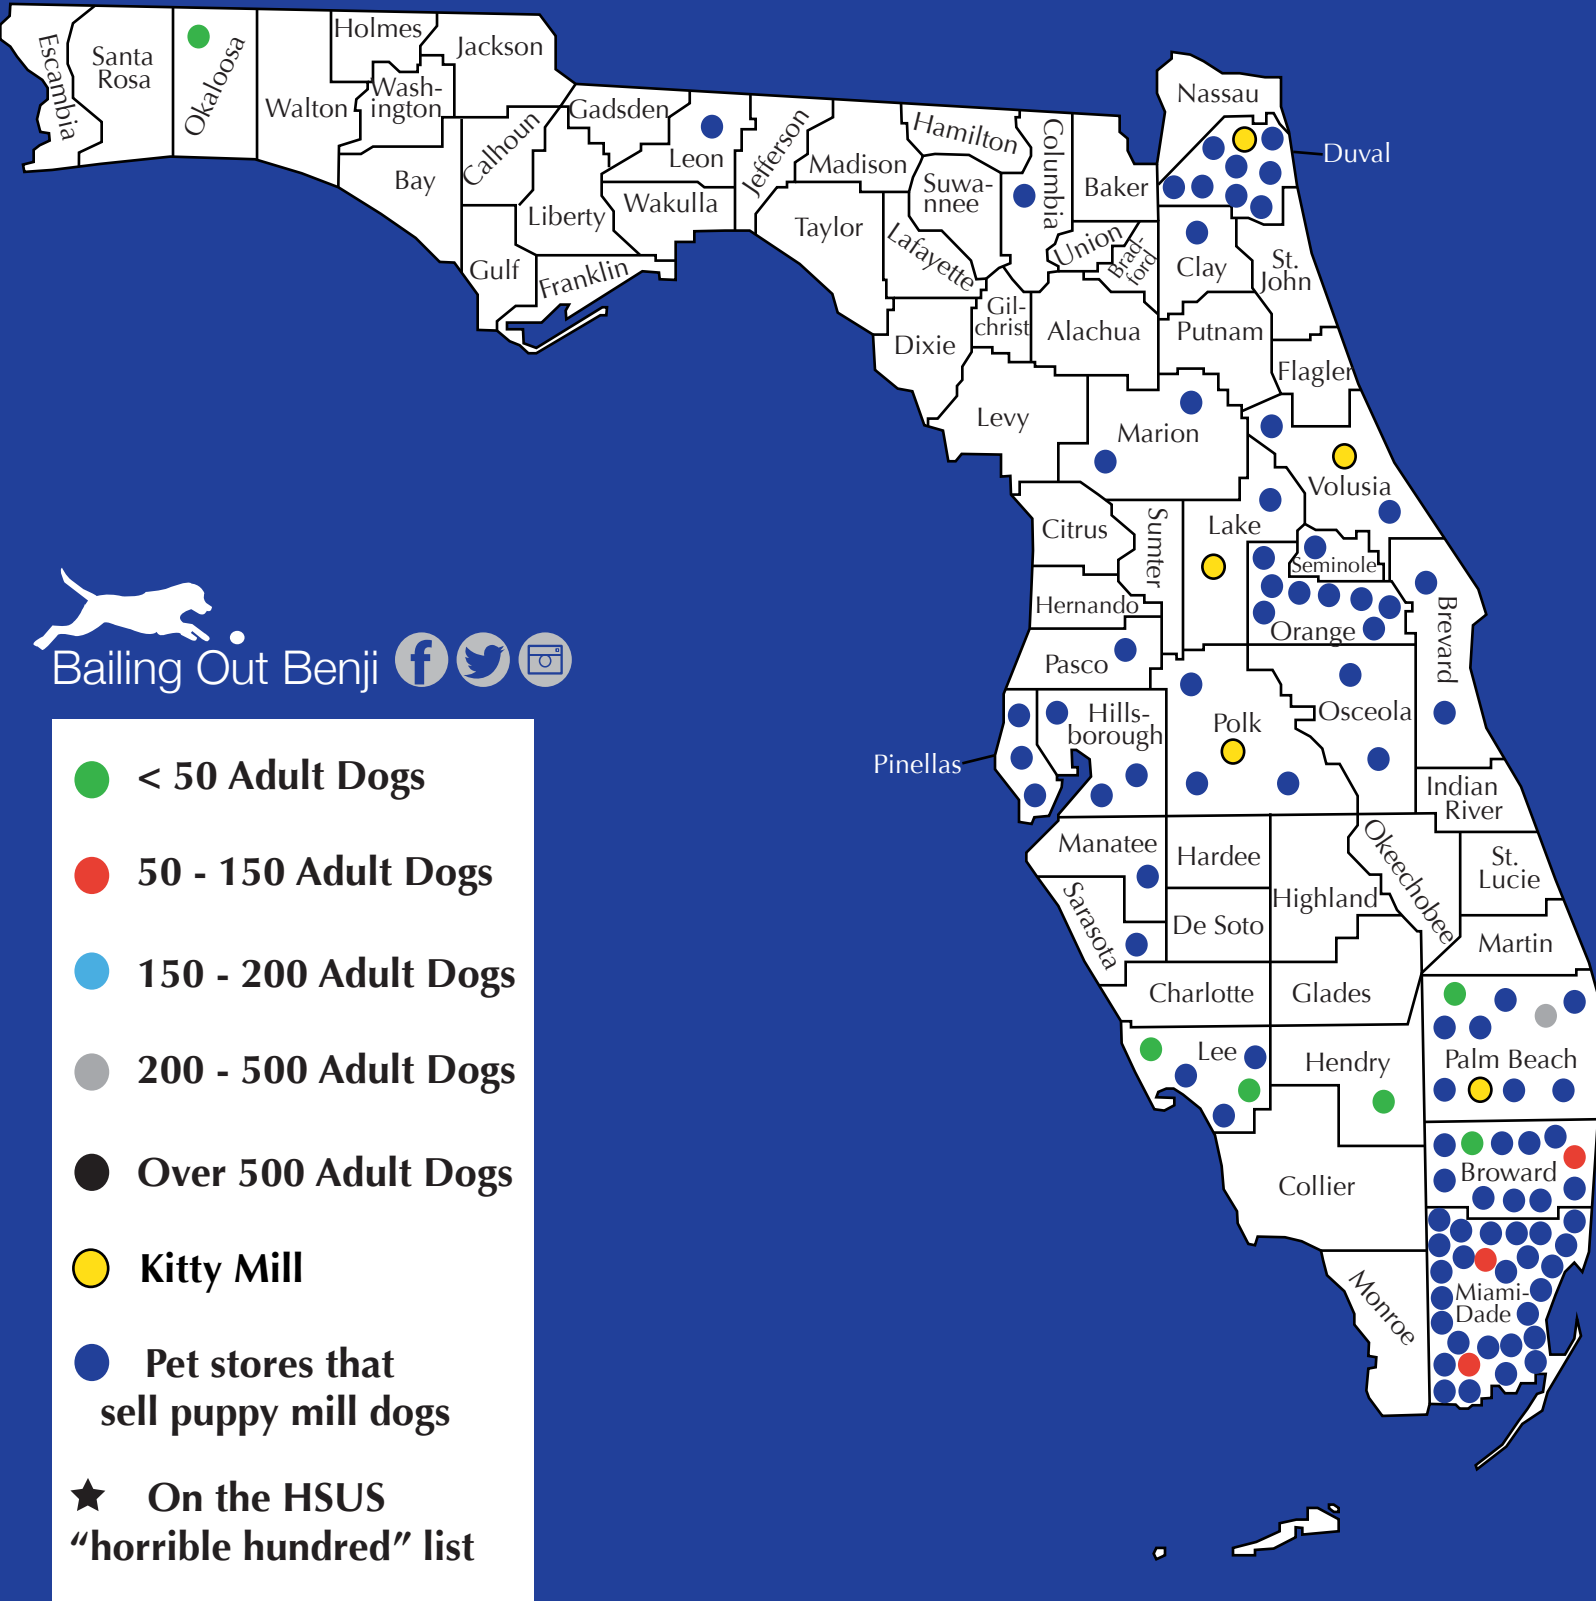

Florida Puppy Mill Map

Bailing Out Benji

- < 50 Adult Dogs
- 50 - 150 Adult Dogs
- 150 - 200 Adult Dogs
- 200 - 500 Adult Dogs
- Over 500 Adult Dogs
- Kitty Mill
- Pet stores that sell puppy mill dogs
- ★ On the HSUS "horrible hundred" list

** Numbers current as of January 2017 from USDA and FL state records