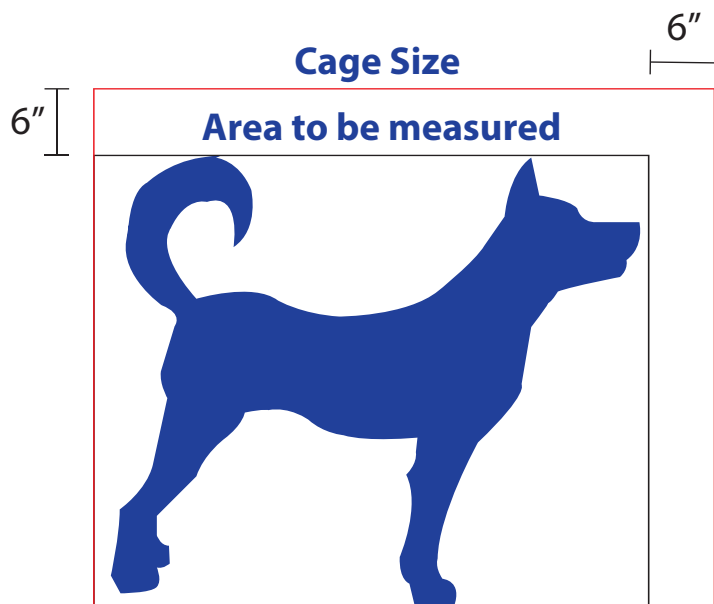

Arizona

Recently outlawed city retail bans

0 regulations on state breeding facilities

10 stores selling puppies from known Midwestern mills

99% of puppies sold in pet stores are from a puppy mill

One large breed female can have over 160 puppies in 10 years of breeding

=

USDA cage standards:
Cage must be 6 inches larger than the dog on all sides.

You are the solution. Adopt.

Bailing Out Benji

bailingoutbenji.com