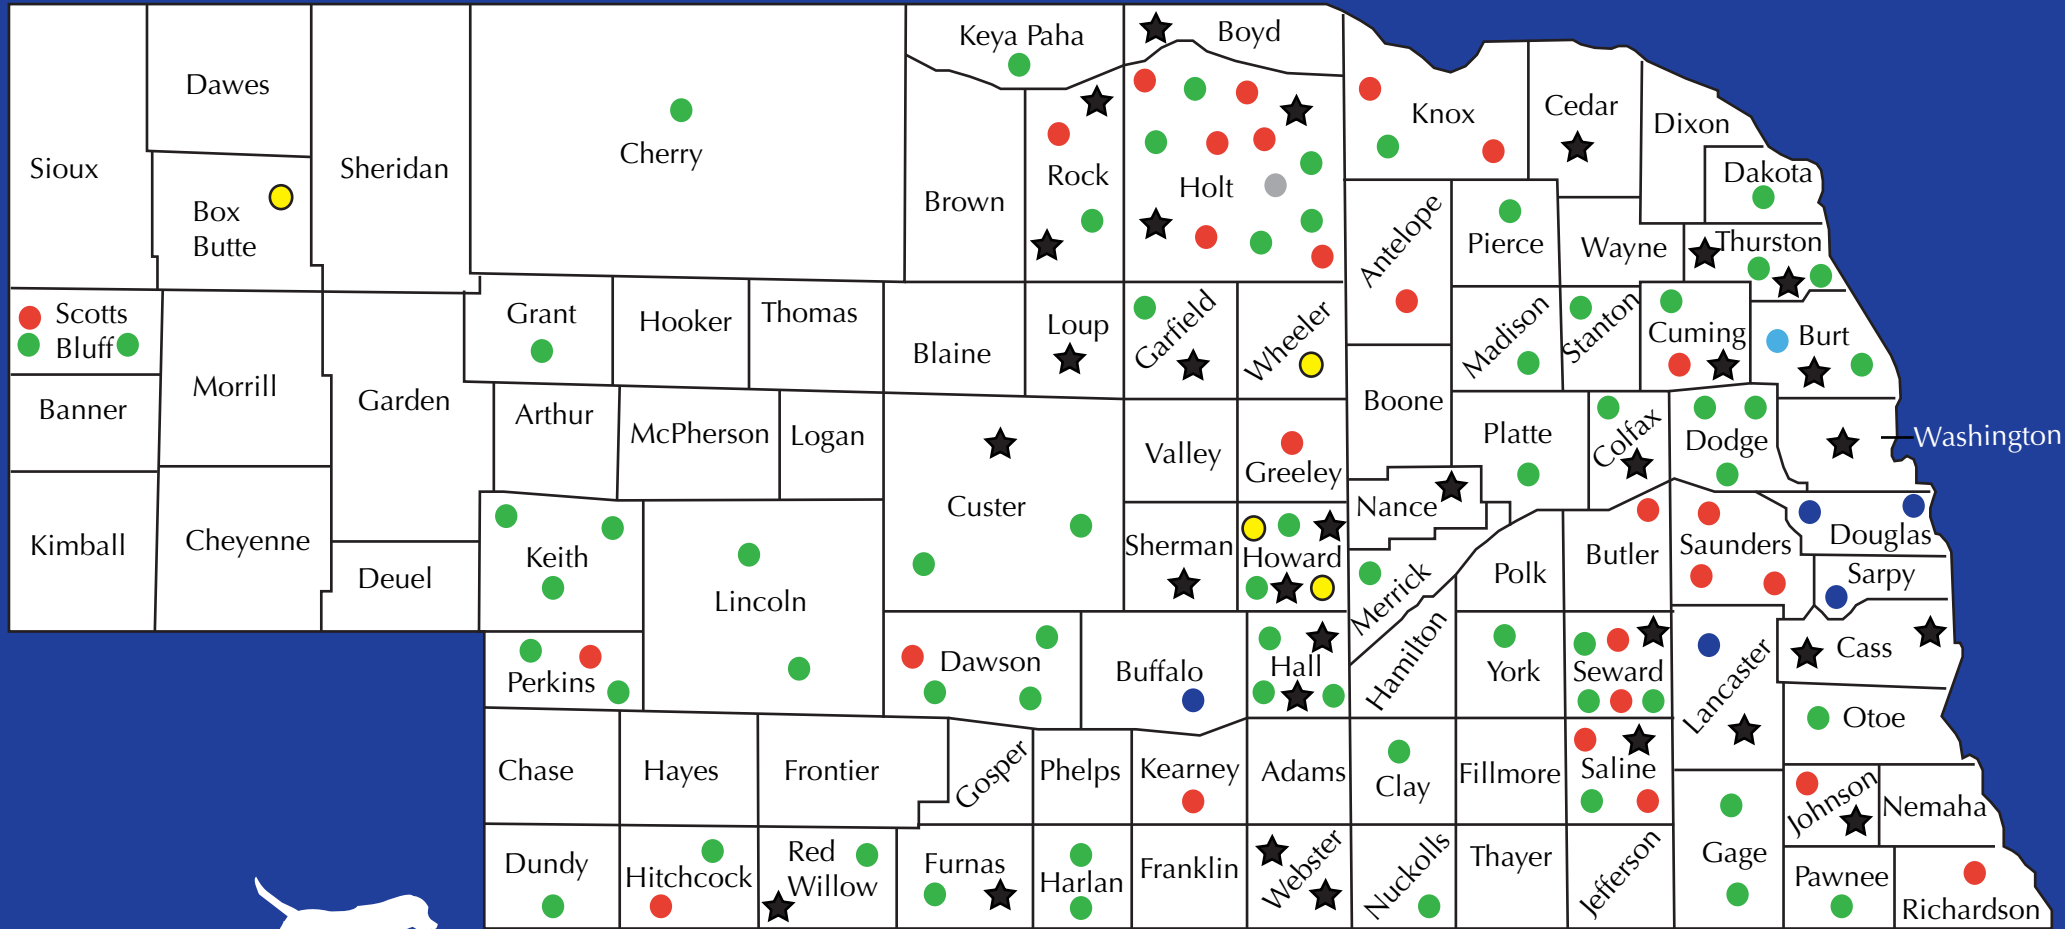

# Nebraska Puppy Mill Map

Bailing Out Benji   

 < 50 Adult Dogs

 150 - 200 Adult Dogs

 Over 500 Adult Dogs

 Pet stores that sell puppy mill dogs

 50 - 150 Adult Dogs

 200 - 500 Adult Dogs

 Kitty Mill

 On the HSUS "horrible hundred" list

\* Numbers current as of 2019 USDA and state records